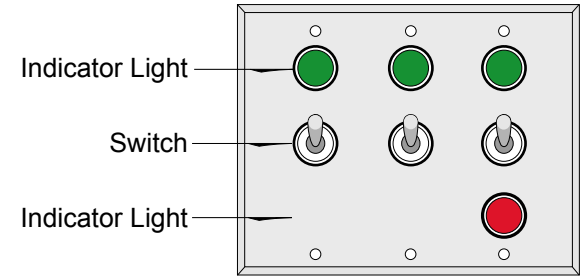

PRODUCT ID: 37777

Switch

MODEL

TG223 SPDT/120VAC

DIMENSIONS

4.5" H x 6.375" W x 1" D (est. 0.551 lbs)

CONSTRUCTION

Finish: Switch plate brushed stainless steel

Switch: Switch with indicator lights

Switch plate: Stamped stainless steel pre-punched for switch(es) and indicator light(s)

ELECTRICAL

Input Voltage: 120VAC

Product View

NOTE: Sign image may not exactly represent the finished product. For illustration purposes only.

Front View