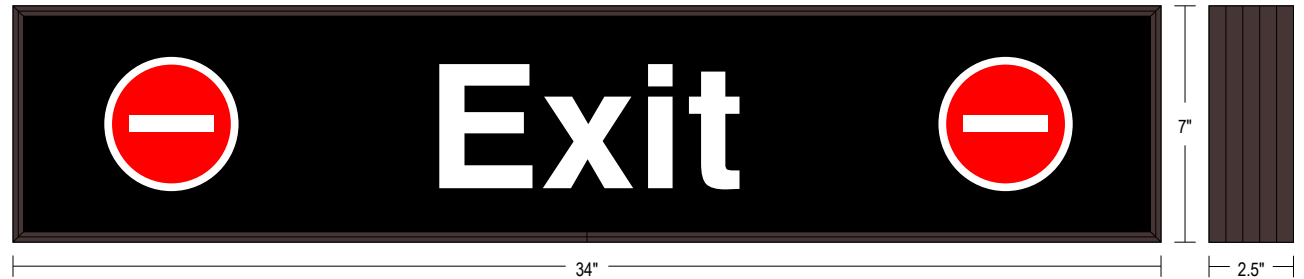

Faces: Single Faced Sign

Finish: Duranodic Bronze

Graphic: Printed graphic applied to surface

Mounting Channel: None

ELECTRICAL

Flashing: Not Included

Input Voltage: 120-277 VAC

UL/cUL Listed: Listed for wet locations

MESSAGE

Color: Black opaque

Font: Swiss 721 Bold BT

Illumination: Backlit with high intensity LEDs. Message blanks out when off

Sign Messages: See message table below

Product View

NOTE: Sign image may not exactly represent the finished product. For illustration purposes only.

MESSAGE

LED/COLOR

HEIGHT

AMPS

MESSAGE	LED/COLOR	HEIGHT	AMPS
Exit w/ Do Not Enter Symbols	Printed Red Translucent, White Wide Angle LED	4.0", 3.75", 4.0"	0.347-0.150

NOTE: Above messages are independently controlled.