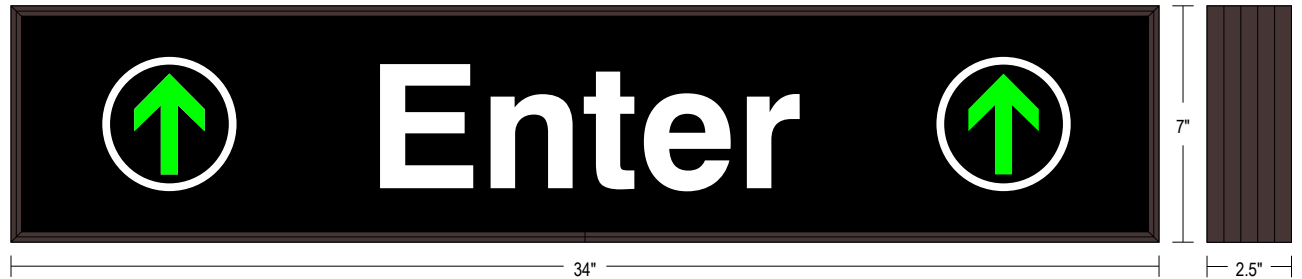

PRODUCT ID: 37696

Outdoor Blank-out LED Backlit Sign

MODEL

PHX734W-H738G/120-277VAC

DIMENSIONS

7" H x 34" W x 2.5" D (est. 6.435 lbs)

CLASS

Class: PHX Series

Control Method: Switch (not included) or external relay.

CONSTRUCTION

Back Construction: 0.050" Lift-n-Shift Back

Cabinet: 1-piece, corrosion resistant, extruded aluminum frame, 2.5" deep.

Face Material: 1/8" thick, dark grey diffused acrylic

Faces: Single Faced Sign

Finish: Duranodic Bronze

Graphic: Printed graphic applied to surface

Mounting Channel: None

ELECTRICAL

Flashing: Not Included

Input Voltage: 120-277 VAC

UL/cUL Listed: Listed for wet locations

MESSAGE

Color: Black opaque

Font: Swiss 721 Bold BT

Illumination: Backlit with high intensity LEDs. Message blanks out when off

Sign Messages: See message table below

Product View

NOTE: Sign image may not exactly represent the finished product. For illustration purposes only.