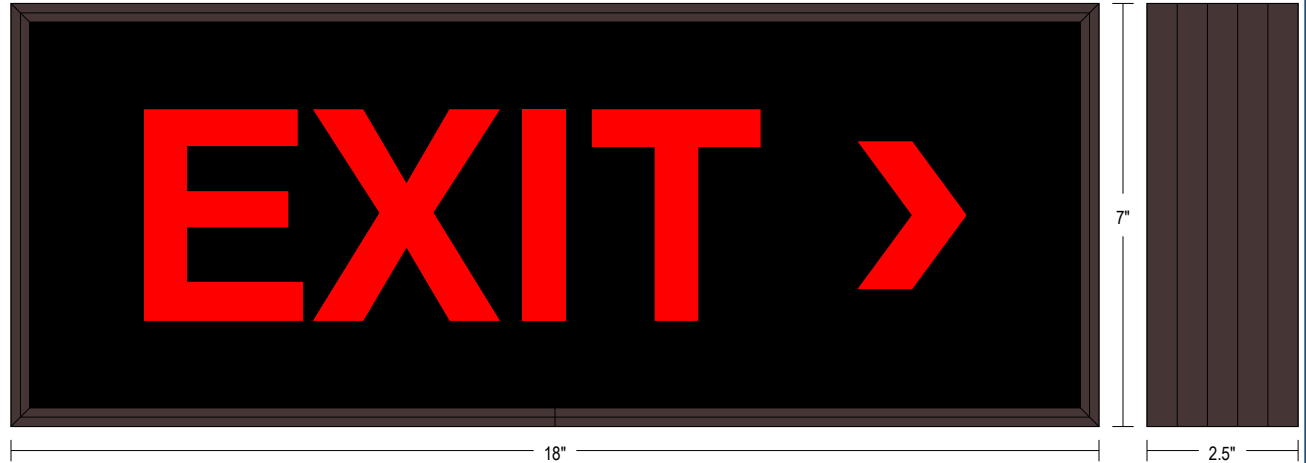

MESSAGE

Color: Black opaque

Font: Swiss 721 Bold BT

Illumination: Backlit with high intensity LEDs. Message blanks out when off

Sign Messages: See message table below

MESSAGE	LED/COLOR	HEIGHT	AMPS
---------	-----------	--------	------

EXIT w/Right Arrow	Red Wide Angle LED	3.5", 2.75"	0.131-0.057
--------------------	--------------------	-------------	-------------

NOTE: Above messages are independently controlled.

Product View

NOTE: Sign image may not exactly represent the finished product. For illustration purposes only.