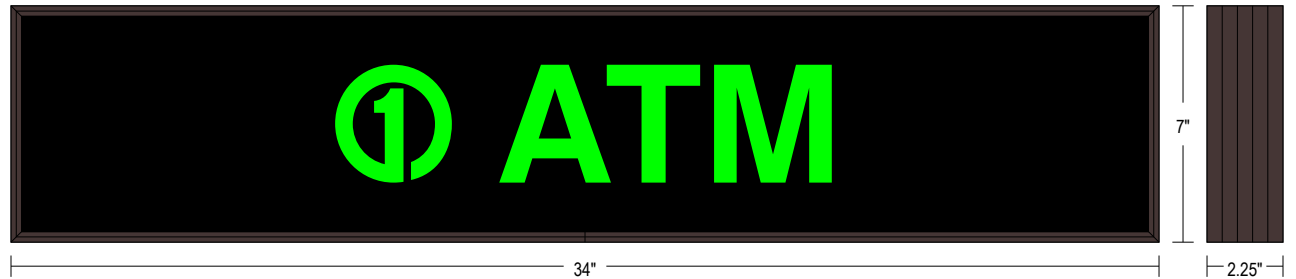

MESSAGE

Color: Black opaque

Font: Swiss 721 Bold BT

Illumination: Backlit with high intensity LEDs. Message blanks out when off

Sign Messages: See message table below

Product View

NOTE: Sign image may not exactly represent the finished product. For illustration purposes only.