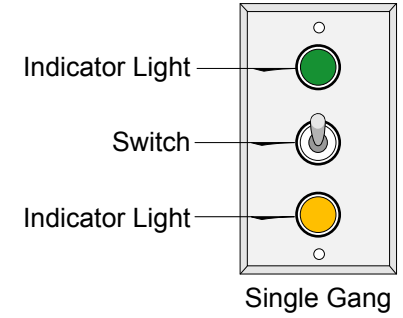

PRODUCT ID: 37430

Switch

MODEL

SG3-GA SPDT/120VAC

DIMENSIONS

4.5" H x 2.75" W x 1" D (est. 0.721 lbs)

CONSTRUCTION

Finish: Switch plate brushed stainless steel

Switch: Switch with indicator lights

Switch plate: Stamped stainless steel pre-punched for switch(es) and indicator light(s)

ELECTRICAL

Input Voltage: 120VAC

Product View

NOTE: Sign image may not exactly represent the finished product. For illustration purposes only.

Front View