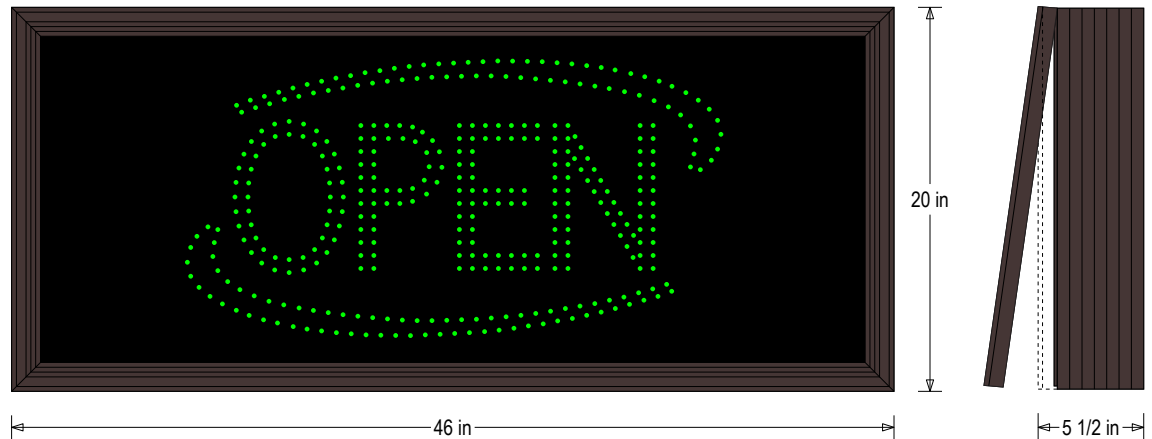

UL/cUL Listed: Listed for wet locations

MESSAGE

Illumination: Super bright direct view LEDs. Message blanks out when off.

Sign Messages: See message table below

Product View

NOTE: Sign image may not exactly represent the finished product. For illustration purposes only.

Frame Detail

MESSAGE	LED/COLOR	HEIGHT	AMPS
OPEN w/Symbols	Green Wide Angle LED	7.5", 5.625"	0.293-0.127

NOTE: Above messages are independently controlled.