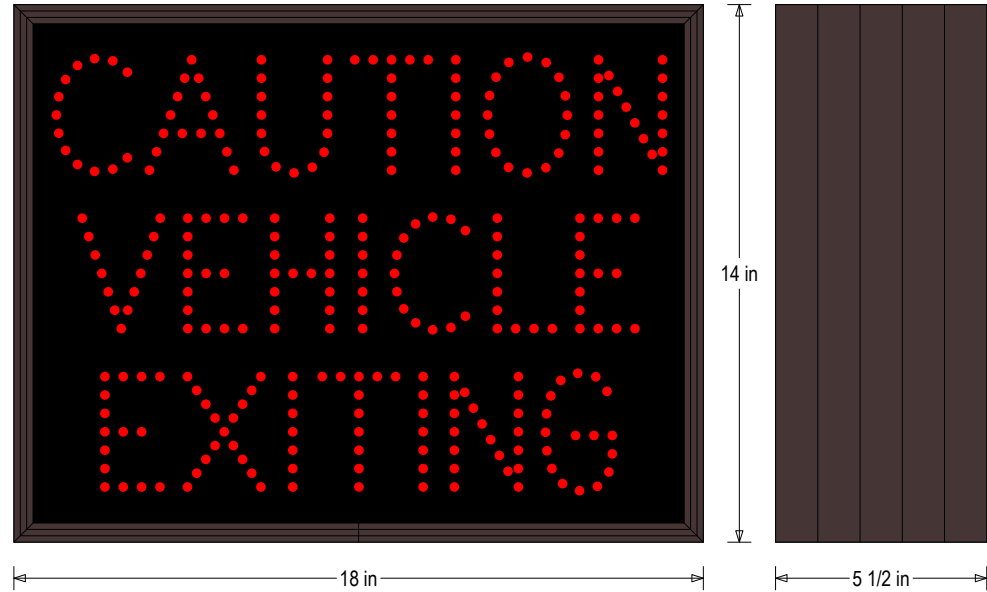

PRODUCT ID: 37233

Outdoor Blank-out LED Direct-view Sign

MODEL

TCL1418DRR-A172/12-24VDC

DIMENSIONS

14" H x 18" W x 5.5" D (est. 13.781 lbs)

CLASS

CLASS: TCL Series

Control Method: Switch (not included) or external relay.

CONSTRUCTION

Back Construction:

Cabinet: Corrosion resistant, extruded aluminum frame. 5.5" deep, mitered construction.

Face Material: 1/8" impact resistant, smoke-tinted polycarbonate (5109)

Faces: Double Faced Sign

Finish: Duranodic Bronze

Mounting Channel: None

ELECTRICAL

Flashing: Not Included

Input Voltage: 12-24 VDC

Photodimming: None

UL/cUL Listed: Listed for wet locations

MESSAGE

Illumination: Super bright direct view LEDs. Message blanks out when off.

Sign Messages: See message table below

Product View

NOTE: Sign image may not exactly represent the finished product. For illustration purposes only.

Side A