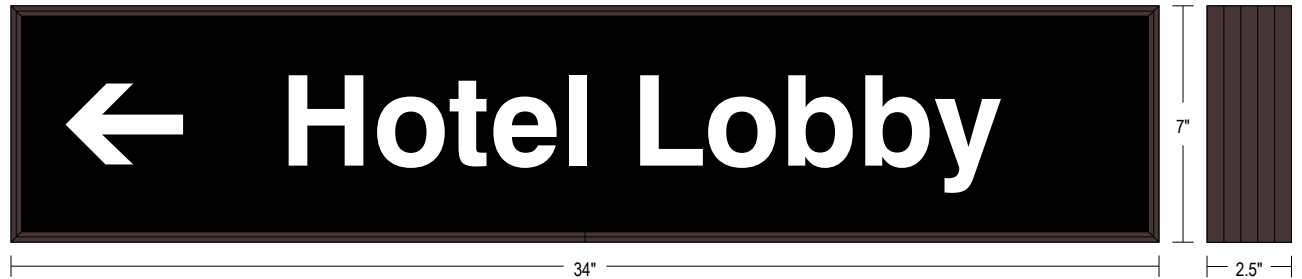

MESSAGE

Color: Black opaque

Font: Swiss 721 Bold BT

Illumination: Backlit with high intensity LEDs. Message blanks out when off

Sign Messages: See message table below

Product View

NOTE: Sign image may not exactly represent the finished product. For illustration purposes only.