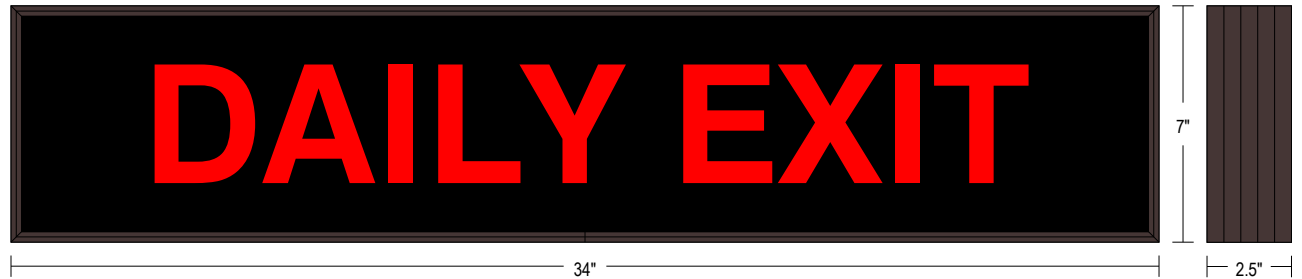

PRODUCT ID: 37119

Outdoor Blank-out LED Backlit Sign

MODEL

PHX734R-J415/120-277VAC

DIMENSIONS

7" H x 34" W x 2.5" D (est. 6.435 lbs)

CLASS

Class: PHX Series

Control Method: Switch (not included) or external relay.

CONSTRUCTION

Back Construction: 0.050" Lift-n-Shift Back

Cabinet: 1-piece, corrosion resistant, extruded aluminum frame, 2.5" deep.

Face Material: 1/8" thick, dark grey diffused acrylic

Faces: Single Faced Sign

Finish: Duranodic Bronze

Graphic: Printed graphic applied to surface

Mounting Channel: None

ELECTRICAL

Flashing: Not Included

Input Voltage: 120-277 VAC

UL/cUL Listed: Listed for wet locations

MESSAGE

Color: Black opaque

Font: Swiss 721 Bold BT

Illumination: Backlit with high intensity LEDs. Message blanks out when off

Sign Messages: See message table below

MESSAGE	LED/COLOR	HEIGHT	AMPS

DAILY EXIT	Red Wide Angle LED	3.5"	0.231-0.100

NOTE: Above messages are independently controlled.

Product View

NOTE: Sign image may not exactly represent the finished product. For illustration purposes only.