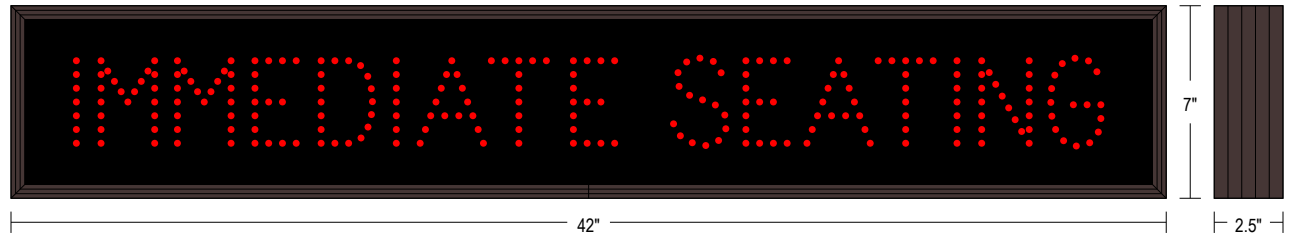

PRODUCT ID: 36970

Outdoor Blank-out LED Direct-view Sign

MODEL

TCL742R-A637/120-277VAC

DIMENSIONS

7" H x 42" W x 2.5" D (est. 11.93 lbs)

CLASS

CLASS: TCL Series

Control Method: Switch (not included) or external relay.

CONSTRUCTION

Back Construction: 0.050" Lift-n-Shift Back

Cabinet: 1-piece, corrosion resistant, extruded aluminum frame, 2.5" deep.

Face Material: 1/8" impact resistant, smoke-tinted polycarbonate (5109)

Faces: Single Faced Sign

Finish: Duranodic Bronze

Mounting Channel: None

ELECTRICAL

Flashing: Not Included

Input Voltage: 120-277 VAC

Photodimming: None

UL/cUL Listed: Listed for wet locations

MESSAGE

Illumination: Super bright direct view LEDs. Message blanks out when off.

Sign Messages: See message table below

Product View

NOTE: Sign image may not exactly represent the finished product. For illustration purposes only.