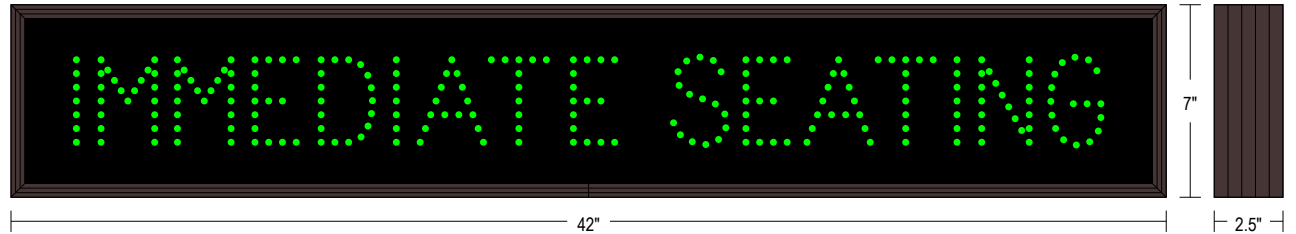

PRODUCT ID: 36964

Outdoor Blank-out LED Direct-view Sign

MODEL

TCL742G-A637/120-277VAC

DIMENSIONS

7" H x 42" W x 2.5" D (est. 11.93 lbs)

CLASS

CLASS: TCL Series

Faces: Single Faced Sign

Finish: Duranodic Bronze

Mounting Channel: None

ELECTRICAL

Flashing: Not Included

Input Voltage: 120-277 VAC

Photodimming: None

UL/cUL Listed: Listed for wet locations

MESSAGE

Illumination: Super bright direct view LEDs. Message blanks out when off.

Sign Messages: See message table below

Product View

NOTE: Sign image may not exactly represent the finished product. For illustration purposes only.

MESSAGE	LED/COLOR	HEIGHT	AMPS
IMMEDIATE SEATING	Green Wide Angle LED	3.0"	0.185-0.080

NOTE: Above messages are independently controlled.

Frame Detail