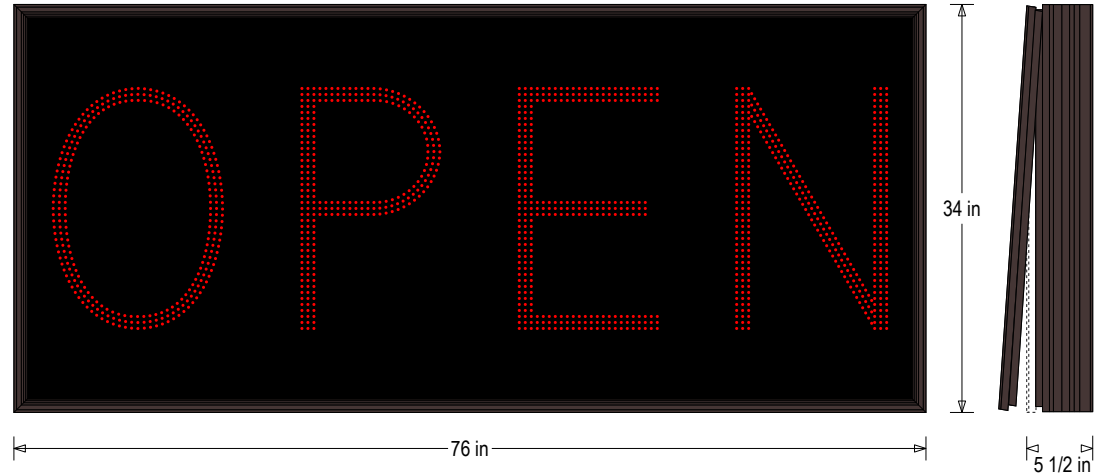

PRODUCT ID: 36882

Outdoor Blank-out LED Direct-view Sign

MODEL

TCL3476R-180TS

DIMENSIONS

34" H x 76" W x 5.5" D (est. 110.764 lbs)

CLASS

CLASS: TCL Series

Control Method: Switch (not included) or external relay.

CONSTRUCTION

Back Construction: 0.125" Aluminum sheet

Cabinet: Corrosion resistant, extruded aluminum frame with a hinged face. 5.5" deep, mitered construction. Moisture absorbent interior coating.

Face Material: 1/8" impact resistant, smoke-tinted polycarbonate (5109)

Faces: Single Faced Sign

Finish: Duranodic Bronze

Mounting Channel: None

ELECTRICAL

Flashing: Not Included

Input Voltage: 120-277 VAC

Photodimming: None

UL/cUL Listed: Listed for wet locations

MESSAGE

Illumination: Super bright direct view LEDs. Message blanks out when off.

Sign Messages: See message table below

MESSAGE	LED/COLOR	HEIGHT	AMPS
OPEN	Red Wide Angle LED	20.0"	0.597-0.259

NOTE: Above messages are independently controlled.

Product View

NOTE: Sign image may not exactly represent the finished product. For illustration purposes only.

Frame Detail