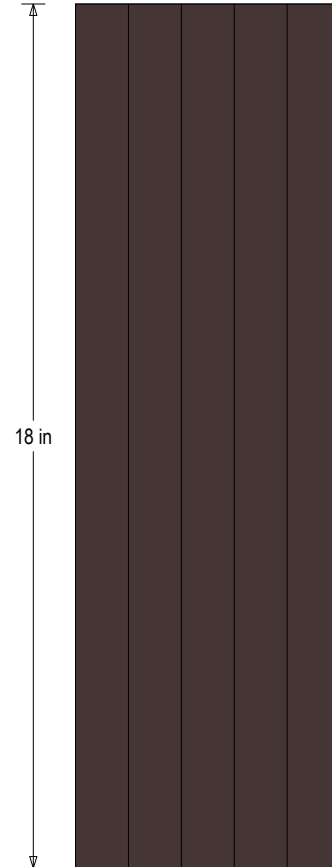

### DIMENSIONS

18" H x 7" W x 5.5" D (est. 12.068 lbs)

### CONSTRUCTION

Back Construction:

Cabinet: Corrosion resistant, extruded aluminum frame. 5.5" deep, mitered construction.

Face Material: 1/8" thick, dark grey diffused acrylic

Faces: Double Faced Sign

Finish: Duranodic Bronze

## Product View

NOTE: Sign image may not exactly represent the finished product. For illustration purposes only.

Side A

7 in

Side B

18 in

5 1/2 in

Frame Detail

MESSAGE	LED/COLOR	HEIGHT	AMPS
OPEN	Green Wide Angle LED	3.0"	0.195-0.084
OPEN	Green Wide Angle LED	3.0"	0.195-0.084

NOTE: Above messages are independently controlled.