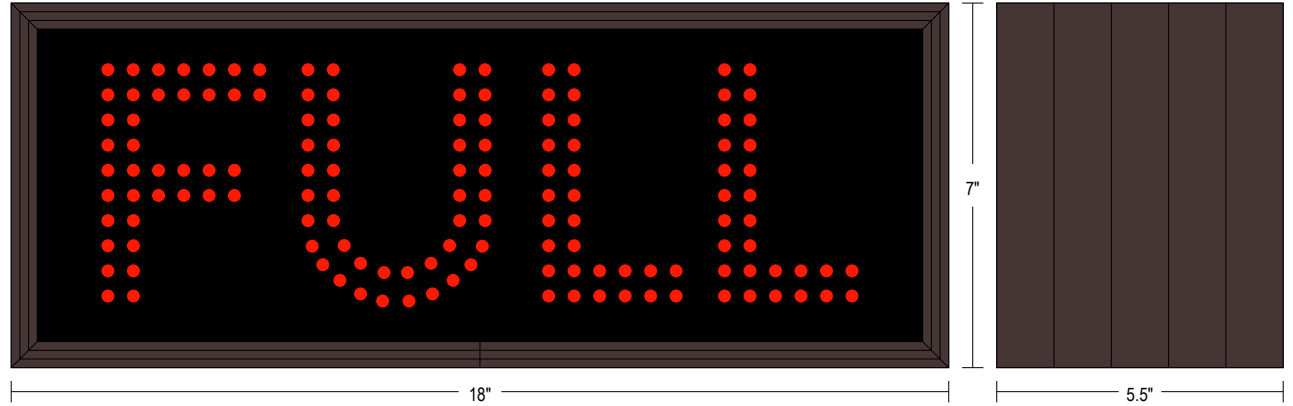

PRODUCT ID: 36590

Outdoor Blank-out LED Direct-view Sign

MODEL

TCL718DRR-135DS/12-24VDC

DIMENSIONS

7" H x 18" W x 5.5" D (est. 7.139 lbs)

CLASS

CLASS: TCL Series

MESSAGE

Illumination: Super bright direct view LEDs. Message blanks out when off.

Sign Messages: See message table below

MESSAGE	LED/COLOR	HEIGHT	AMPS
FULL	Red Wide Angle LED	4.0"	0.667-0.333
FULL	Red Wide Angle LED	4.0"	0.667-0.333

NOTE: Above messages are independently controlled.

Product View

NOTE: Sign image may not exactly represent the finished product. For illustration purposes only.

Side A

Side B

Frame Detail