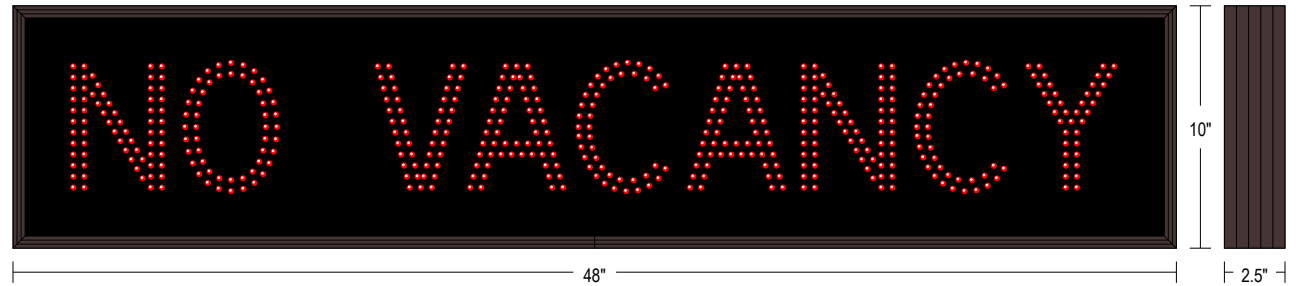

PRODUCT ID: 36447

Outdoor Blank-out LED Direct-view Sign

MODEL

TCL1048RR-B646DS

DIMENSIONS

10" H x 48" W x 2.5" D (est. 13.982 lbs)

CLASS

CLASS: TCL Series

Control Method: Switch (not included) or external relay.

CONSTRUCTION

Back Construction: 0.050" Lift-n-Shift Back

Cabinet: 1-piece, corrosion resistant, extruded aluminum frame, 2.5" deep.

Face Material: 1/8" impact resistant, smoke-tinted polycarbonate (5109)

Faces: Single Faced Sign

Finish: Duranodic Bronze

Mounting Channel: None

ELECTRICAL

Flashing: Not Included

Input Voltage: 120-277 VAC

Photodimming: None

UL/cUL Listed: Listed for wet locations

MESSAGE

Illumination: Super bright direct view LEDs. Message blanks out when off.

Sign Messages: See message table below

MESSAGE	LED/COLOR	HEIGHT	AMPS

NO	Red Wide Angle LED	5.0"	0.057-0.025
VACANCY	Red Wide Angle LED	5.0"	0.168-0.073

NOTE: Above messages are independently controlled.

Product View

NOTE: Sign image may not exactly represent the finished product. For illustration purposes only.