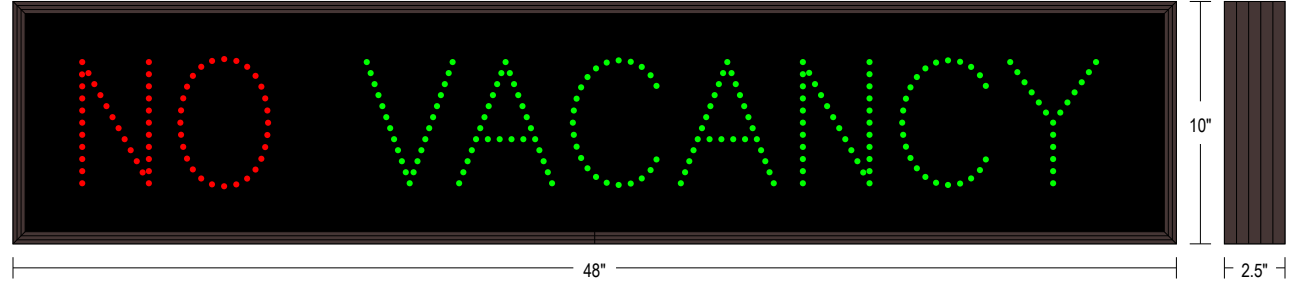

PRODUCT ID: 36442

Outdoor Blank-out LED Direct-view Sign

MODEL

TCL1048RG-B646/120-277VAC

DIMENSIONS

10" H x 48" W x 2.5" D (est. 13.77 lbs)

CLASS

CLASS: TCL Series

Control Method: Switch (not included) or external relay.

CONSTRUCTION

Back Construction: 0.050" Lift-n-Shift Back

Cabinet: 1-piece, corrosion resistant, extruded aluminum frame, 2.5" deep.

Face Material: 1/8" impact resistant, smoke-tinted polycarbonate (5109)

Faces: Single Faced Sign

Finish: Duranodic Bronze

Mounting Channel: None

ELECTRICAL

Flashing: Not Included

Input Voltage: 120-277 VAC

Photodimming: None

UL/cUL Listed: Listed for wet locations

MESSAGE

Illumination: Super bright direct view LEDs. Message blanks out when off.

Sign Messages: See message table below

Product View

NOTE: Sign image may not exactly represent the finished product. For illustration purposes only.