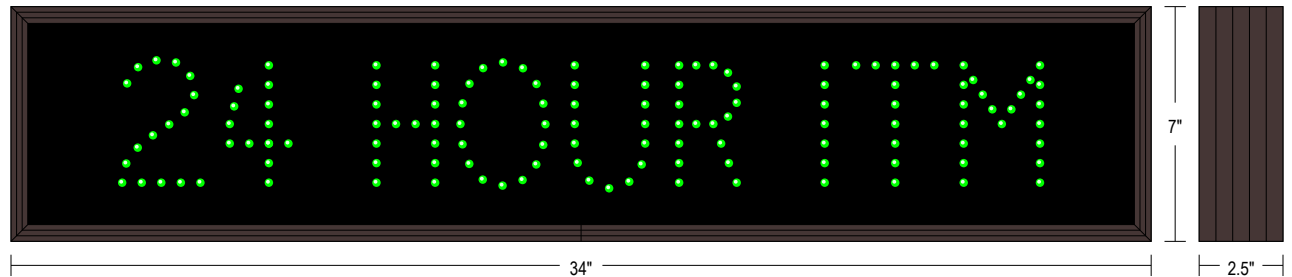

PRODUCT ID: 36246

Outdoor Blank-out LED Direct-view Sign

MODEL

TCL734G-J135/120-277VAC

DIMENSIONS

7" H x 34" W x 2.5" D (est. 7.795 lbs)

CLASS

CLASS: TCL Series

Faces: Single Faced Sign

Finish: Duranodic Bronze

Mounting Channel: None

ELECTRICAL

Flashing: Not Included

Input Voltage: 120-277 VAC

Photodimming: None

UL/cUL Listed: Listed for wet locations

MESSAGE

Illumination: Super bright direct view LEDs. Message blanks out when off.

Sign Messages: See message table below

Product View

NOTE: Sign image may not exactly represent the finished product. For illustration purposes only.

MESSAGE	LED/COLOR	HEIGHT	AMPS
24 HOUR ITM	Green Wide Angle LED	3.5"	0.108-0.047

NOTE: Above messages are independently controlled.

Frame Detail