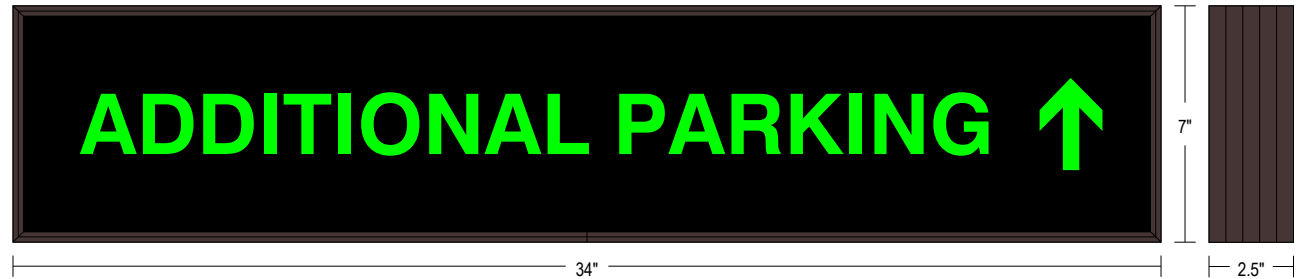

PRODUCT ID: 36061

Outdoor Blank-out LED Backlit Sign

MODEL

PHX734G-J069/120-277VAC

DIMENSIONS

7" H x 34" W x 2.5" D (est. 6.435 lbs)

CLASS

Class: PHX Series

MESSAGE

Color: Black opaque

Font: Swiss 721 Bold BT

Illumination: Backlit with high intensity LEDs. Message blanks out when off

Sign Messages: See message table below

Product View

NOTE: Sign image may not exactly represent the finished product. For illustration purposes only.