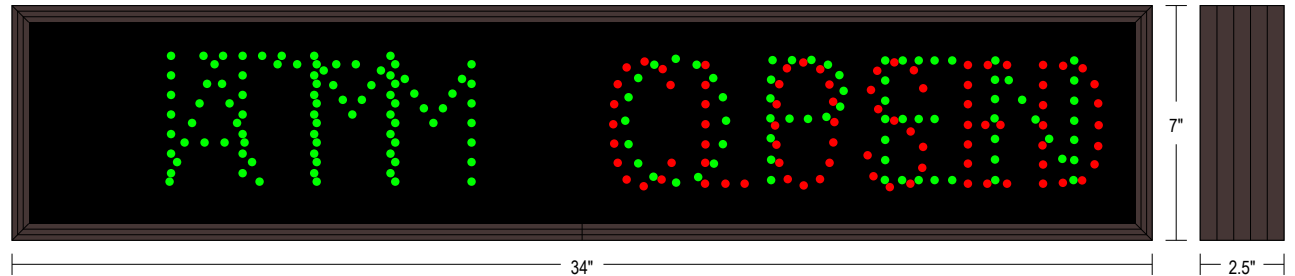

MESSAGE

Illumination: Super bright direct view LEDs. Message blanks out when off.

Sign Messages: See message table below

MESSAGE	LED/COLOR	HEIGHT	AMPS
ATM	Green Wide Angle LED	3.5"	0.039-0.017
ITM	Green Wide Angle LED	3.5"	0.031-0.013
OPEN	Green Wide Angle LED	3.5"	0.055-0.024
CLOSED	Red Wide Angle LED	3.5"	0.041-0.018

NOTE: Above messages are independently controlled.

Product View

NOTE: Sign image may not exactly represent the finished product. For illustration purposes only.

Sample Display Options

Frame Detail