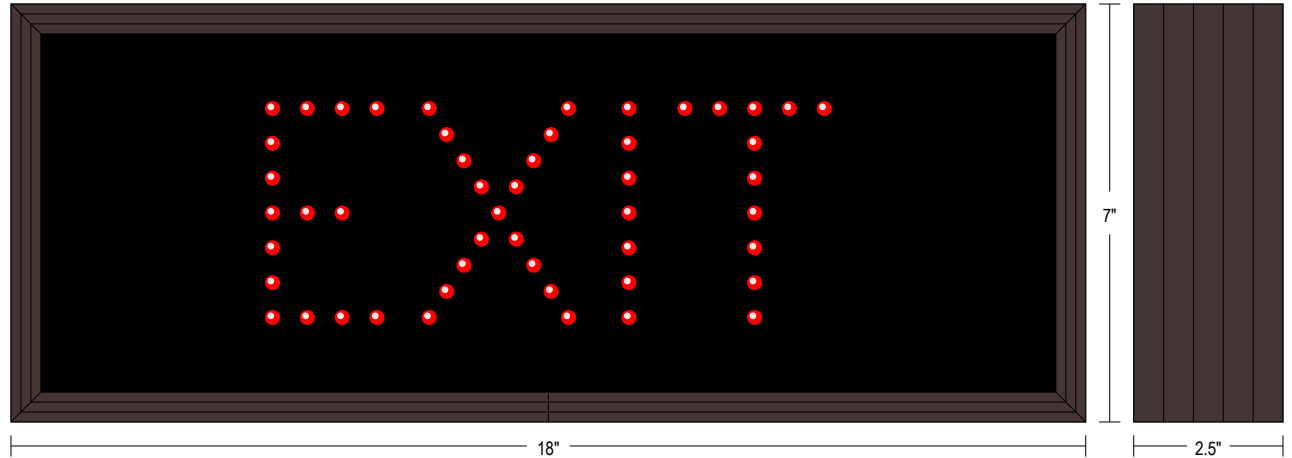

PRODUCT ID: 35674

Outdoor Blank-out LED Direct-view Sign

MODEL

TCL718R-190/12-24VDC

DIMENSIONS

7" H x 18" W x 2.5" D (est. 5.74 lbs)

CLASS

CLASS: TCL Series

Control Method: Switch (not included) or external relay.

CONSTRUCTION

Back Construction: 0.050" Lift-n-Shift Back

Cabinet: 1-piece, corrosion resistant, extruded aluminum frame, 2.5" deep.

Face Material: 1/8" impact resistant, smoke-tinted polycarbonate (5109)

Faces: Single Faced Sign

Finish: Duranodic Bronze

Mounting Channel: None

ELECTRICAL

Flashing: Not Included

Input Voltage: 12-24 VDC

Photodimming: None

UL/cUL Listed: Listed for wet locations

MESSAGE

Illumination: Super bright direct view LEDs. Message blanks out when off.

Sign Messages: See message table below

NOTE: Above messages are independently controlled.

Product View

NOTE: Sign image may not exactly represent the finished product. For illustration purposes only.