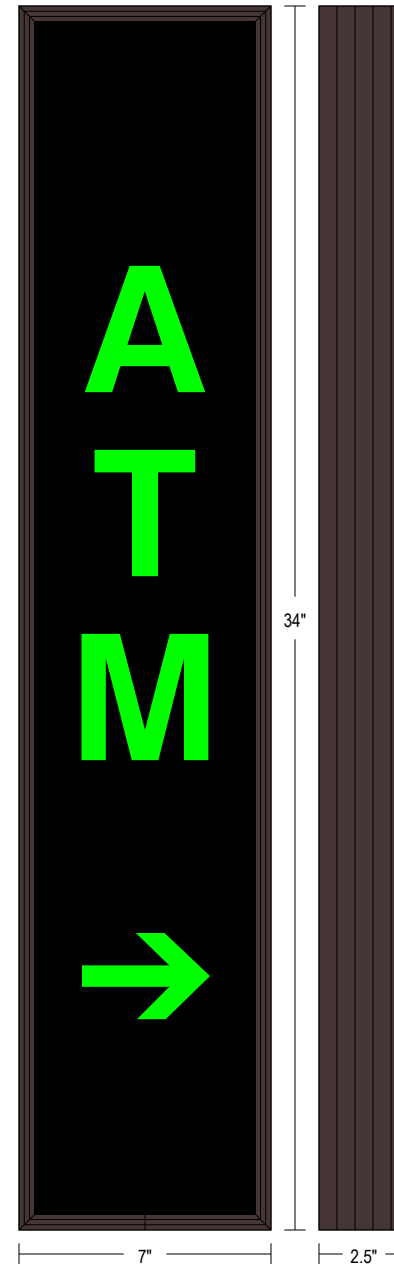

PRODUCT ID: 35344

Outdoor Blank-out LED Backlit Sign

MODEL

PHX347G-H978/120-277VAC

DIMENSIONS

34" H x 7" W x 2.5" D (est. 6.117 lbs)

CLASS

Class: PHX Series

Control Method: Switch (not included) or external relay.

CONSTRUCTION

Back Construction: 0.050" Lift-n-Shift Back

Cabinet: 1-piece, corrosion resistant, extruded aluminum frame, 2.5" deep.

Face Material: 1/8" thick, dark grey diffused acrylic

Faces: Single Faced Sign

Finish: Duranodic Bronze

Graphic: Printed graphic applied to surface

Mounting Channel: None

ELECTRICAL

Flashing: Not Included

Input Voltage: 120-277 VAC

UL/cUL Listed: Listed for wet locations

MESSAGE

Color: Black opaque

Font: Swiss 721 Bold BT

Illumination: Backlit with high intensity LEDs. Message blanks out when off

Sign Messages: See message table below

MESSAGE	LED/COLOR	HEIGHT	AMPS
ATM w/ Right Arrow	Green Wide Angle LED	3.5"	0.347-0.150

NOTE: Above messages are independently controlled.

Product View

NOTE: Sign image may not exactly represent the finished product. For illustration purposes only.