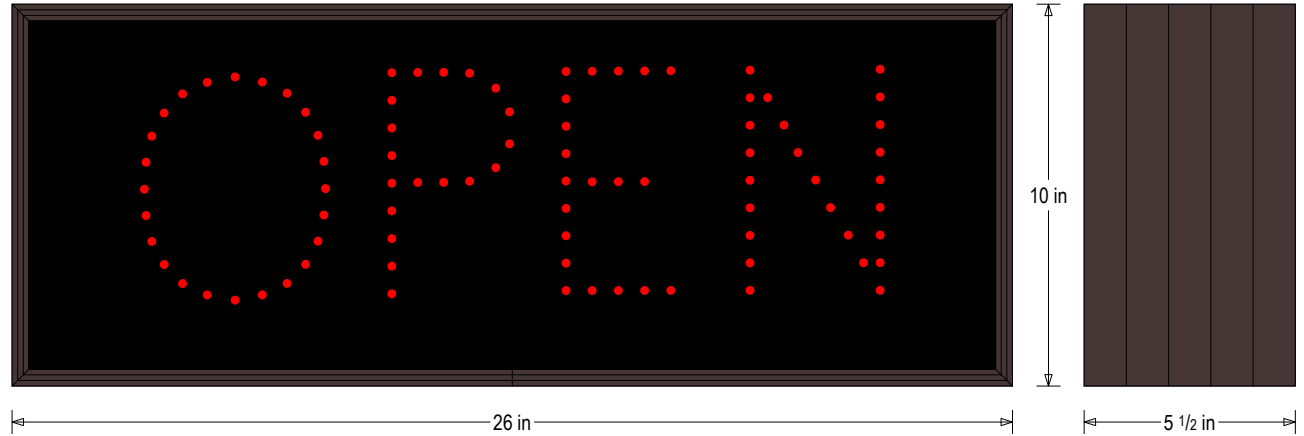

PRODUCT ID: 35197

Outdoor Blank-out LED Direct-view Sign

MODEL

TCL1026DRR-180/120-277VAC

DIMENSIONS

10" H x 26" W x 5.5" D (est. 13.953 lbs)

CLASS

CLASS: TCL Series

MESSAGE

Illumination: Super bright direct view LEDs. Message blanks out when off.

Sign Messages: See message table below

MESSAGE	LED/COLOR	HEIGHT	AMPS
OPEN	Red Wide Angle LED	5.75"	0.043-0.018
OPEN	Red Wide Angle LED	5.75"	0.043-0.018

NOTE: Above messages are independently controlled.

Product View

NOTE: Sign image may not exactly represent the finished product. For illustration purposes only.

Side A

Side B

Frame Detail