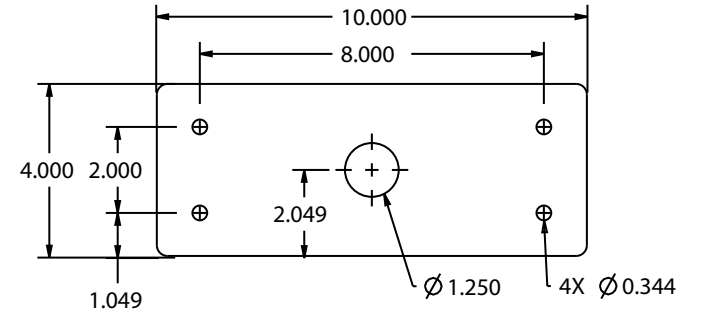

PRODUCT ID: 34871

Pedestal

MODEL

PED4X4D90B

DIMENSIONS

90" H x 12" W x 12" D (est. 41.988 lbs)

Product View

NOTE: Sign image may not exactly represent the finished product. For illustration purposes only.

Top Baseplate

Bottom Baseplate