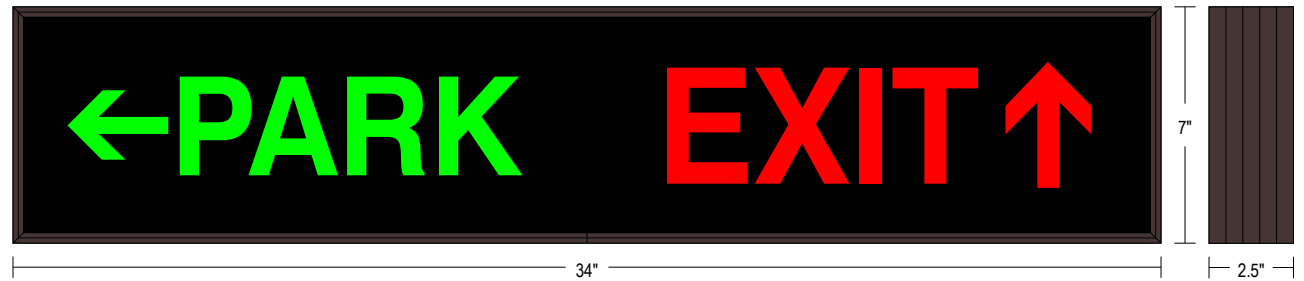

PRODUCT ID: 34528

Outdoor Blank-out LED Backlit Sign

MODEL

PHX734GR-A183/120-277VAC

DIMENSIONS

7" H x 34" W x 2.5" D (est. 6.476 lbs)

CLASS

Class: PHX Series

Control Method: Switch (not included) or external relay.

CONSTRUCTION

Back Construction: 0.050" Lift-n-Shift Back

Cabinet: 1-piece, corrosion resistant, extruded aluminum frame, 2.5" deep.

Face Material: 1/8" thick, dark grey diffused acrylic

Faces: Single Faced Sign

Finish: Duranodic Bronze

Graphic: Printed graphic applied to surface

Mounting Channel: None

ELECTRICAL

Flashing: Not Included

Input Voltage: 120-277 VAC

UL/cUL Listed: Listed for wet locations

MESSAGE

Color: Black opaque

Font: Swiss 721 Bold BT

Illumination: Backlit with high intensity LEDs. Message blanks out when off

Sign Messages: See message table below

Product View

NOTE: Sign image may not exactly represent the finished product. For illustration purposes only.