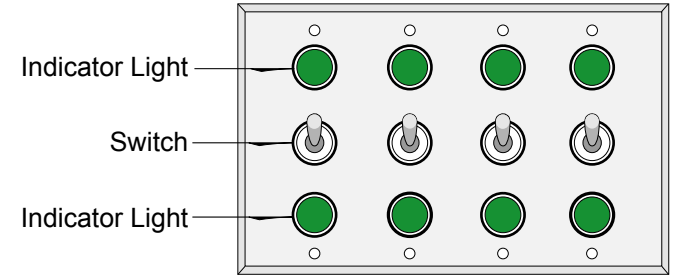

PRODUCT ID: 34171

Switch

MODEL

FG3333-GGGGGGGG SPDT/120VAC

DIMENSIONS

4.5" H x 8.18" W x 1" D (est. 0.801 lbs)

CONSTRUCTION

Finish: Switch plate brushed stainless steel

Switch: Switch with indicator lights

Switch plate: Stamped stainless steel pre-punched for switch(es) and indicator light(s)

ELECTRICAL

Input Voltage: 120VAC

Product View

NOTE: Sign image may not exactly represent the finished product. For illustration purposes only.

Front View

Four Gang

Schematic View