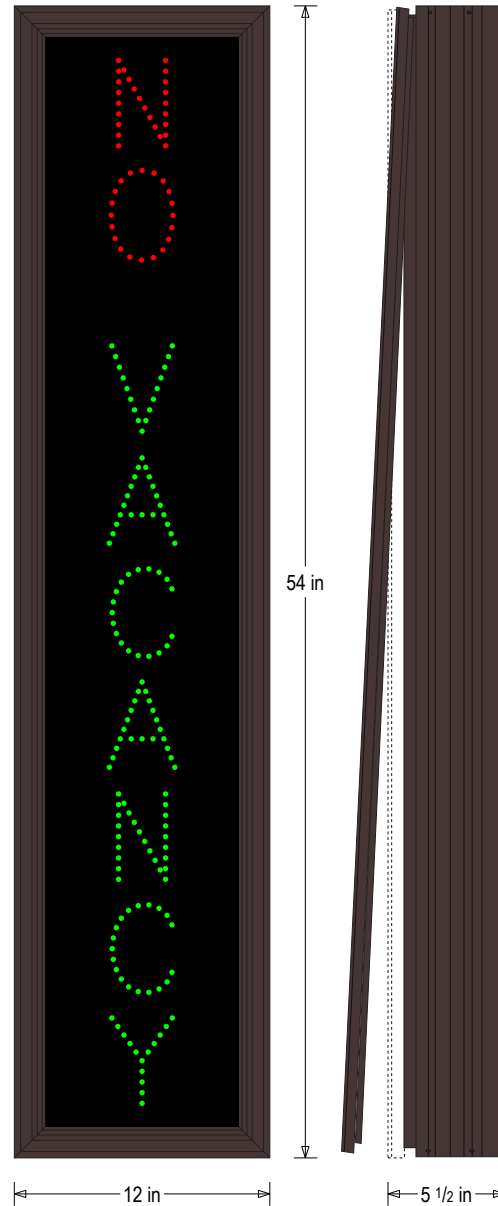

PRODUCT ID: 33843

Outdoor Blank-out LED Direct-view Sign

MODEL

TCL5412RG-B646

DIMENSIONS

54" H x 12" W x 5.5" D (est. 40.488 lbs)

CLASS

CLASS: TCL Series

Face Material: 1/8" impact resistant, smoke-tinted polycarbonate (5109)

Faces: Single Faced Sign

Finish: Duranodic Bronze

Mounting Channel: None

ELECTRICAL

Flashing: Not Included

Input Voltage: 120-277 VAC

Photodimming: None

UL/cUL Listed: Listed for wet locations

MESSAGE

Illumination: Super bright direct view LEDs. Message blanks out when off.

Sign Messages: See message table below

MESSAGE	LED/COLOR	HEIGHT	AMPS
NO	Red Wide Angle LED	4.0"	0.024-0.010
VACANCY	Green Wide Angle LED	4.0"	0.113-0.049

NOTE: Above messages are independently controlled.

Product View

NOTE: Sign image may not exactly represent the finished product. For illustration purposes only.

Sample Display Options

Frame Detail