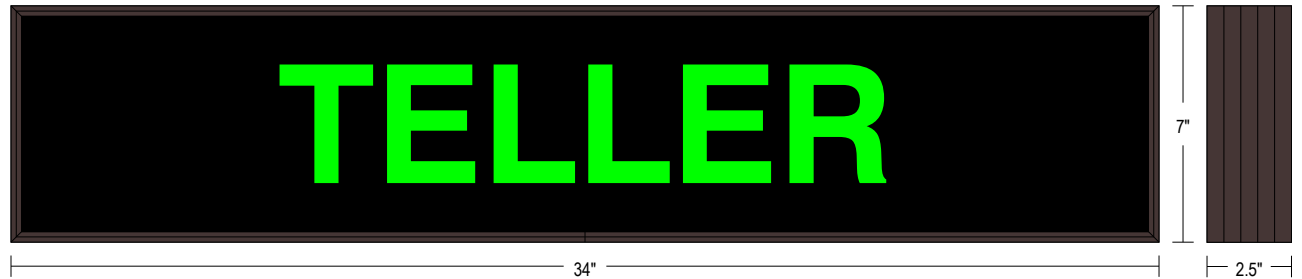

MESSAGE

Color: Black opaque

Font: Swiss 721 Bold BT

Illumination: Backlit with high intensity LEDs. Message blanks out when off

Sign Messages: See message table below

Product View

NOTE: Sign image may not exactly represent the finished product. For illustration purposes only.