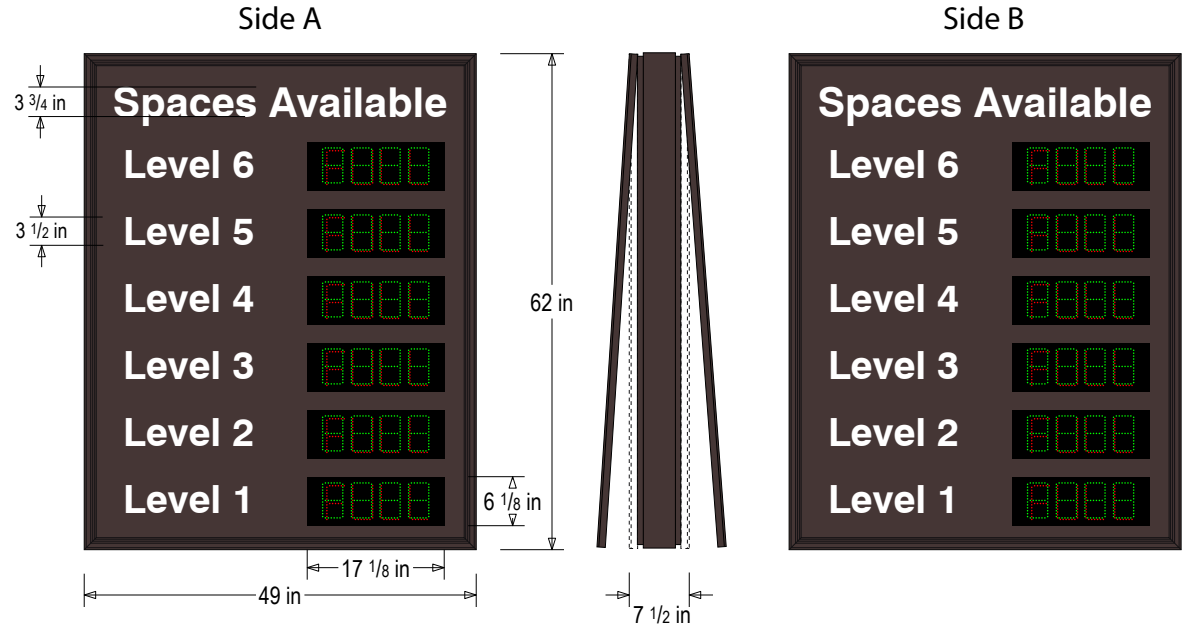

Face Material: 1/8" thick routed aluminum panel.

Faces: Double Faced Sign

Finish: Duranodic Bronze

Graphic: Vinyl applied graphic

Number of Displays: (12)

ELECTRICAL

Input Voltage: 120-277 VAC

UL/cUL Listed: Listed for wet locations

MESSAGE

Color: White reflective vinyl (7812)

Display Type: 718 Green 7-Seg | Red FULL Display

Font: Swiss 721 Bold BT

Sign Messages: See message table below

Product View

NOTE: Sign image may not exactly represent the finished product. For illustration purposes only.

MESSAGE	LED/COLOR	HEIGHT	AMPS
Spaces Available Level 6-1	White Reflective Vinyl	3.75", 3.5"	0.000-0.000
4-digit Seven Segment w/ FULL (12)	Green, Red Wide Angle LED	4.5"	0.177-0.077

NOTE: Above messages are independently controlled.

Seven Segment Display Functions

FULL

Frame Detail