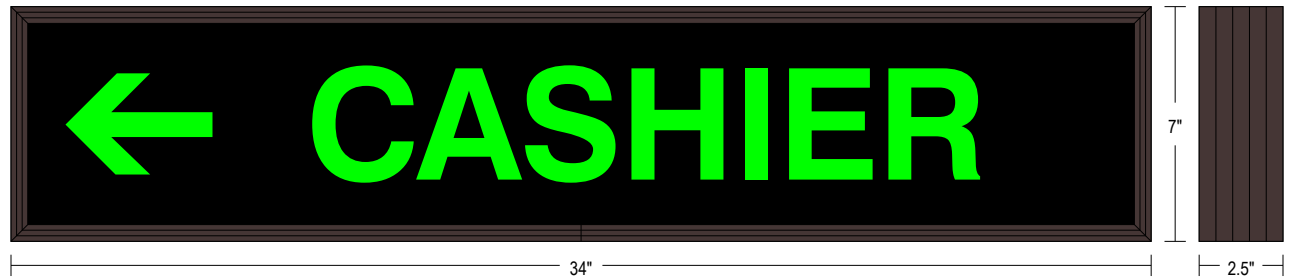

PRODUCT ID: 33353

Outdoor Blank-out LED Backlit Sign

MODEL

PHX734G-I331/120-277VAC

DIMENSIONS

7" H x 34" W x 2.5" D (est. 6.498 lbs)

CLASS

Class: PHX Series

Control Method: Switch (not included) or external relay.

CONSTRUCTION

Back Construction: 0.050" Lift-n-Shift Back

Cabinet: 1-piece, corrosion resistant, extruded aluminum frame, 2.5" deep.

Face Material: 1/8" thick, dark grey diffused acrylic

Faces: Single Faced Sign

Finish: Duranodic Bronze

Graphic: Printed graphic applied to surface

Mounting Channel: None

ELECTRICAL

Flashing: Not Included

Input Voltage: 120-277 VAC

UL/cUL Listed: Listed for wet locations

MESSAGE

Color: Black opaque

Font: Swiss 721 Bold BT

Illumination: Backlit with high intensity LEDs. Message blanks out when off

Sign Messages: See message table below

MESSAGE	LED/COLOR	HEIGHT	AMPS
CASHIER w/ Symbol	Green	3.5"	0.827-0.358

NOTE: Above messages are independently controlled.

Product View

NOTE: Sign image may not exactly represent the finished product. For illustration purposes only.