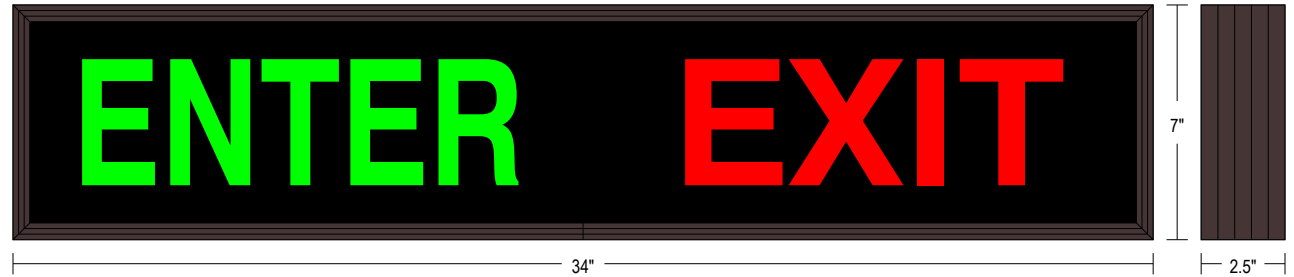

#### MESSAGE

Color: Black opaque

Font: Swiss 721 Bold BT

Illumination: Backlit with high intensity LEDs. Message blanks out when off

Sign Messages: See message table below

## Product View

NOTE: Sign image may not exactly represent the finished product. For illustration purposes only.