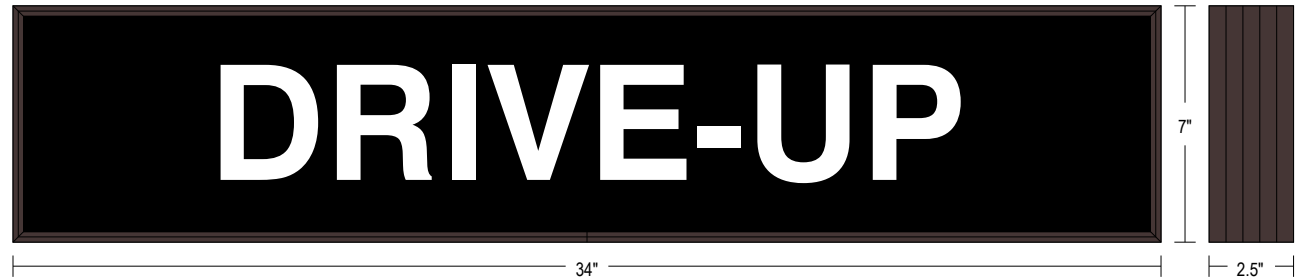

PRODUCT ID: 32679

Outdoor Blank-out LED Backlit Sign

MODEL

PHX734W-B181/120-277VAC

DIMENSIONS

7" H x 34" W x 2.5" D (est. 6.498 lbs)

CLASS

Class: PHX Series

Control Method: Switch (not included) or external relay.

CONSTRUCTION

Back Construction: 0.050" Lift-n-Shift Back

Cabinet: 1-piece, corrosion resistant, extruded aluminum frame, 2.5" deep.

Face Material: 1/8" thick, dark grey diffused acrylic

Faces: Single Faced Sign

Finish: Duranodic Bronze

Graphic: Printed graphic applied to surface

Mounting Channel: None

ELECTRICAL

Flashing: Not Included

Input Voltage: 120-277 VAC

UL/cUL Listed: Listed for wet locations

MESSAGE

Color: Black opaque

Font: Swiss 721 Bold BT

Illumination: Backlit with high intensity LEDs. Message blanks out when off

Sign Messages: See message table below

MESSAGE	LED/COLOR	HEIGHT	AMPS

DRIVE-UP	White Wide Angle LED	3.5"	0.347-0.150

NOTE: Above messages are independently controlled.

Product View

NOTE: Sign image may not exactly represent the finished product. For illustration purposes only.