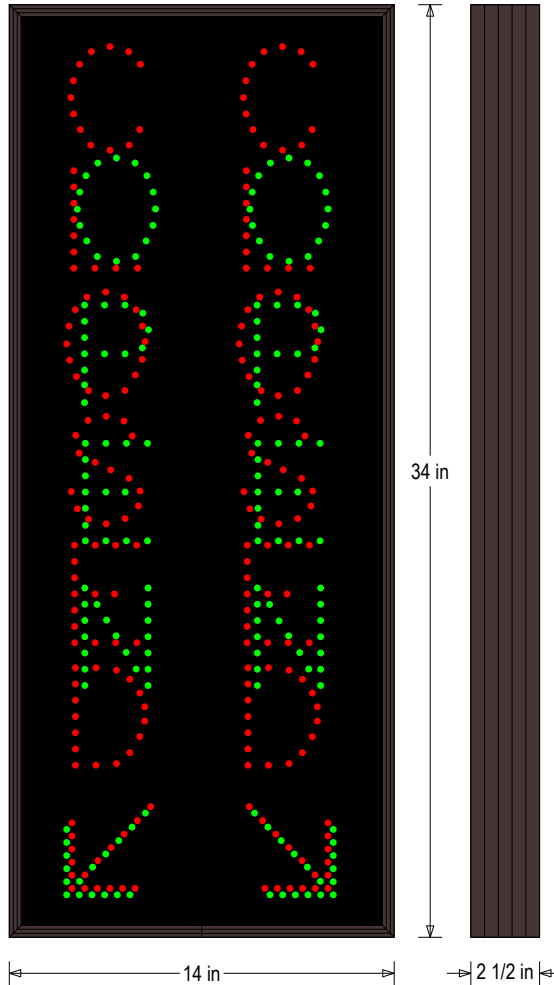

PRODUCT ID: 32183

Outdoor Blank-out LED Direct-view Sign

MODEL

TCL3414GRGR-579/12-24VDC

DIMENSIONS

34" H x 14" W x 2.5" D (est. 13.911 lbs)

CLASS

CLASS: TCL Series

Control Method: Switch (not included) or external relay.

CONSTRUCTION

Back Construction: 0.050" Lift-n-Shift Back

Cabinet: 1-piece, corrosion resistant, extruded aluminum frame, 2.5" deep.

Face Material: 1/8" impact resistant, smoke-tinted acrylic (5109)

Faces: Single Faced Sign

Finish: Duranodic Bronze

Mounting Channel: None

ELECTRICAL

Flashing: Not Included

Input Voltage: 12-24 VDC

Photodimming: None

UL/cUL Listed: Listed for wet locations

MESSAGE

Illumination: Super bright direct view LEDs. Message blanks out when off.

Sign Messages: See message table below

Product View

NOTE: Sign image may not exactly represent the finished product. For illustration purposes only.