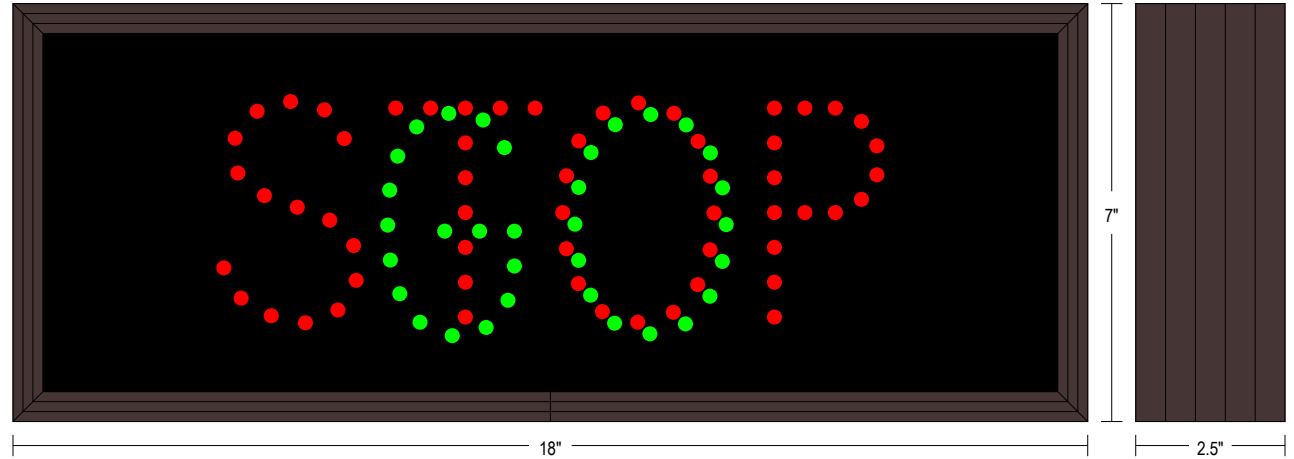

PRODUCT ID: 31918

Outdoor Blank-out LED Direct-view Sign

MODEL

TCL718RG-A203/12-24VDC

DIMENSIONS

7" H x 18" W x 2.5" D (est. 5.753 lbs)

CLASS

CLASS: TCL Series

Faces: Single Faced Sign

Finish: Duranodic Bronze

Mounting Channel: None

ELECTRICAL

Flashing: Not Included

Input Voltage: 12-24 VDC

Photodimming: None

UL/cUL Listed: Listed for wet locations

MESSAGE

Illumination: Super bright direct view LEDs. Message blanks out when off.

Sign Messages: See message table below

Product View

NOTE: Sign image may not exactly represent the finished product. For illustration purposes only.

MESSAGE

LED/COLOR

HEIGHT

AMPS

STOP	Red Wide Angle LED	3.5"	0.293-0.147
GO	Green Wide Angle LED	3.5"	0.267-0.133

NOTE: Above messages are independently controlled.

Sample Display Options

Frame Detail