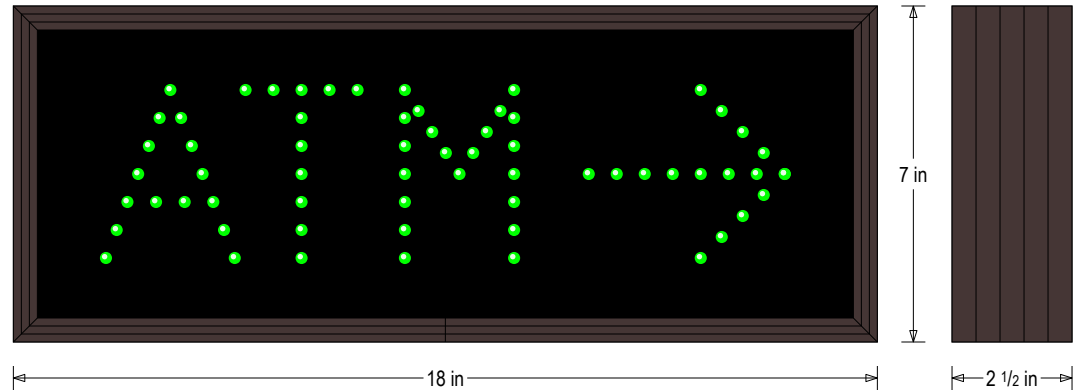

PRODUCT ID: 31768

Outdoor Blank-out LED Direct-view Sign

MODEL

TCL718G-H978

DIMENSIONS

7" H x 18" W x 2.5" D (est. 5.543 lbs)

CLASS

CLASS: TCL Series

Faces: Single Faced Sign

Finish: Duranodic Bronze

Mounting Channel: None

ELECTRICAL

Flashing: Not Included

Input Voltage: 120-277 VAC

Photodimming: None

UL/cUL Listed: Listed for wet locations

MESSAGE

Illumination: Super bright direct view LEDs. Message blanks out when off.

Sign Messages: See message table below

Product View

NOTE: Sign image may not exactly represent the finished product. For illustration purposes only.

MESSAGE	LED/COLOR	HEIGHT	AMPS
ATM w/Right Arrow	Green Wide Angle LED	3.5"	0.053-0.023

NOTE: Above messages are independently controlled.

Frame Detail