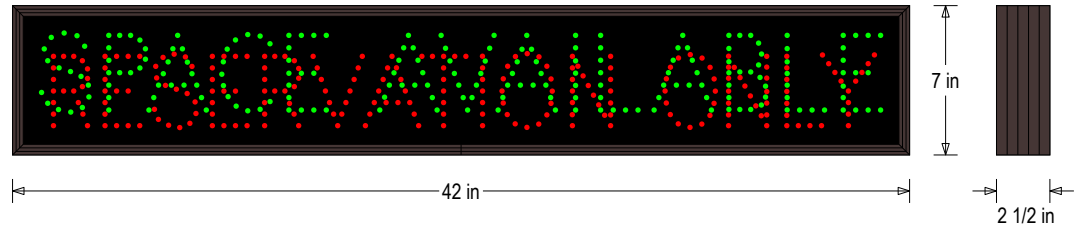

Faces: Single Faced Sign

Finish: Duranodic Bronze

Mounting Channel: None

ELECTRICAL

Flashing: Not Included

Input Voltage: 120-277 VAC

Photodimming: None

UL/cUL Listed: Listed for wet locations

MESSAGE

Illumination: Super bright direct view LEDs. Message blanks out when off.

Sign Messages: See message table below

Product View

NOTE: Sign image may not exactly represent the finished product. For illustration purposes only.

MESSAGE	LED/COLOR	HEIGHT	AMPS
SPACE AVAILABLE	Green Wide Angle LED	3.5"	0.156-0.068
RESERVATION ONLY	Red Wide Angle LED	3.25"	0.108-0.047

NOTE: Above messages are independently controlled.

Sample Display Options