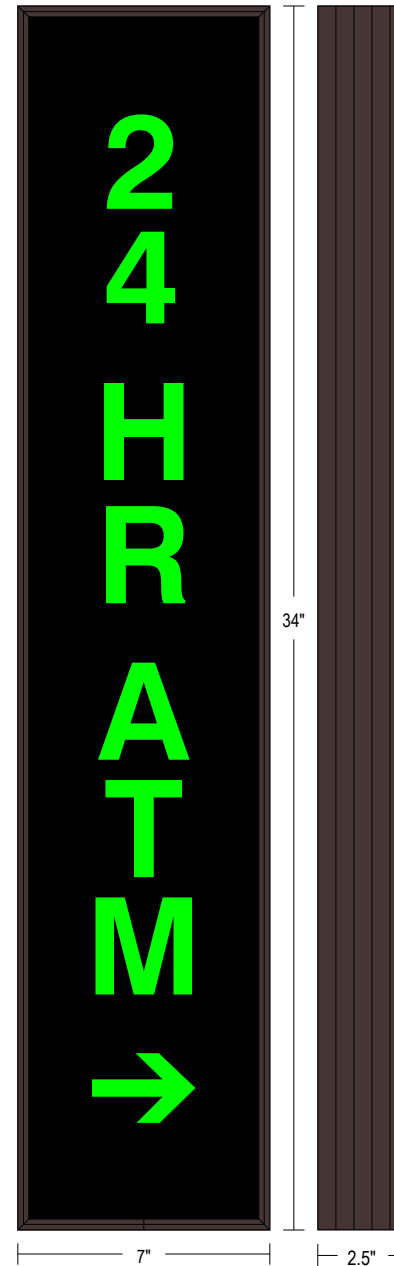

PRODUCT ID: 31255

Outdoor Blank-out LED Backlit Sign

MODEL

PHX347G-165/120-277VAC

DIMENSIONS

34" H x 7" W x 2.5" D (est. 6.131 lbs)

CLASS

Class: PHX Series

Control Method: Switch (not included) or external relay.

CONSTRUCTION

Back Construction: 0.050" Lift-n-Shift Back

Cabinet: 1-piece, corrosion resistant, extruded aluminum frame, 2.5" deep.

Face Material: 1/8" thick, dark grey diffused acrylic

Faces: Single Faced Sign

Finish: Duranodic Bronze

Graphic: Printed graphic applied to surface

Mounting Channel: None

ELECTRICAL

Flashing: Not Included

Input Voltage: 120-277 VAC

UL/cUL Listed: Listed for wet locations

MESSAGE

Color: Black opaque

Font: Swiss 721 Bold BT

Illumination: Backlit with high intensity LEDs. Message blanks out when off

Sign Messages: See message table below

MESSAGE	LED/COLOR	HEIGHT	AMPS
24 HR ATM	Green Wide Angle LED	3.5"	0.347-0.150

NOTE: Above messages are independently controlled.

Product View

NOTE: Sign image may not exactly represent the finished product. For illustration purposes only.