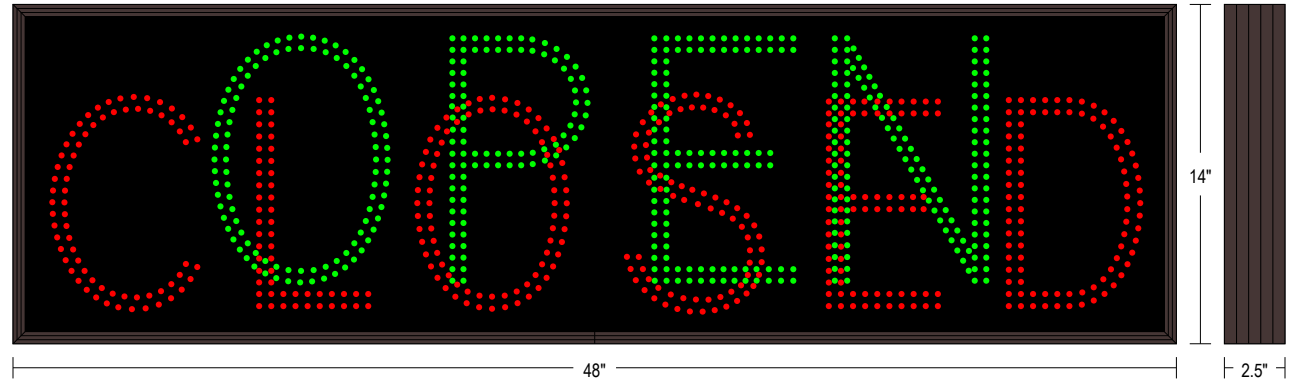

PRODUCT ID: 30970

Outdoor Blank-out LED Direct-view Sign

MODEL

TCL1448GR-100DS/120-277VAC

DIMENSIONS

14" H x 48" W x 2.5" D (est. 15.877 lbs)

CLASS

CLASS: TCL Series

Faces: Single Faced Sign

Finish: Duranodic Bronze

Mounting Channel: None

ELECTRICAL

Flashing: Not Included

Input Voltage: 120-277 VAC

Photodimming: None

UL/cUL Listed: Listed for wet locations

MESSAGE

Illumination: Super bright direct view LEDs. Message blanks out when off.

Sign Messages: See message table below

Product View

NOTE: Sign image may not exactly represent the finished product. For illustration purposes only.

MESSAGE	LED/COLOR	HEIGHT	AMPS
OPEN	Green Wide Angle LED	10.0"	0.345-0.150
CLOSED	Red Wide Angle LED	8.5"	0.221-0.096

NOTE: Above messages are independently controlled.

Sample Display Options

Frame Detail