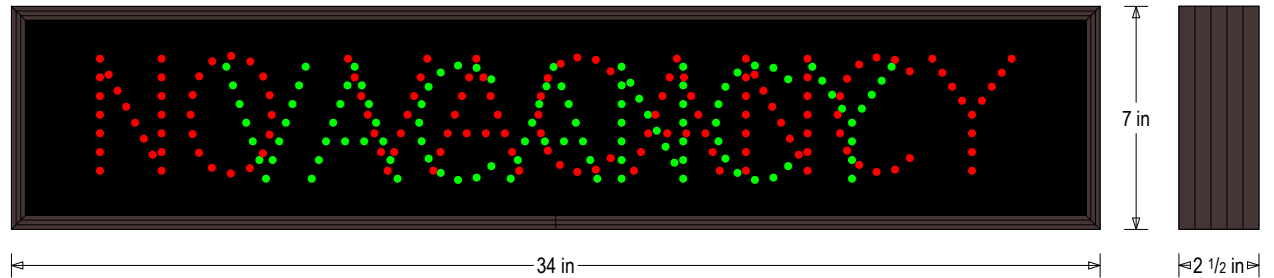

Faces: Single Faced Sign

Finish: Duranodic Bronze

Mounting Channel: None

ELECTRICAL

Flashing: Not Included

Input Voltage: 120-277 VAC

Photodimming: None

UL/cUL Listed: Listed for wet locations

MESSAGE

Illumination: Super bright direct view LEDs. Message blanks out when off.

Sign Messages: See message table below

Product View

NOTE: Sign image may not exactly represent the finished product. For illustration purposes only.