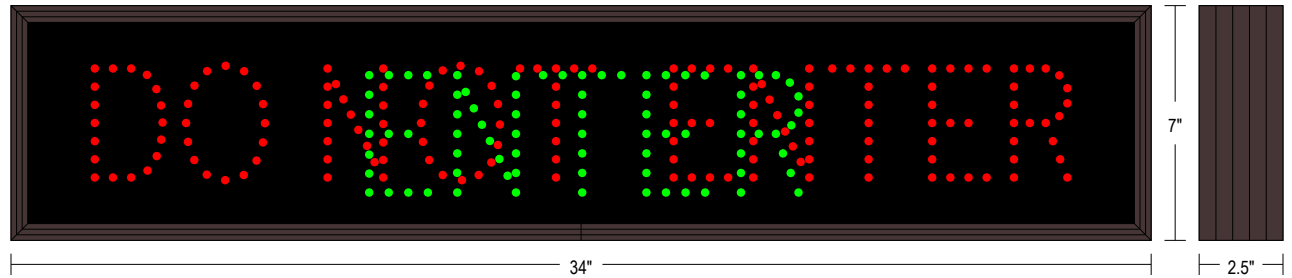

PRODUCT ID: 30938

Outdoor Blank-out LED Direct-view Sign

MODEL

TCL734RG-132/12-24VDC

DIMENSIONS

7" H x 34" W x 2.5" D (est. 8.005 lbs)

CLASS

CLASS: TCL Series

Control Method: Switch (not included) or external relay.

CONSTRUCTION

Back Construction: 0.050" Lift-n-Shift Back

Cabinet: 1-piece, corrosion resistant, extruded aluminum frame, 2.5" deep.

Face Material: 1/8" impact resistant, smoke-tinted polycarbonate (5109)

Faces: Single Faced Sign

Finish: Duranodic Bronze

Mounting Channel: None

ELECTRICAL

Flashing: Not Included

Input Voltage: 12-24 VDC

Photodimming: None

UL/cUL Listed: Listed for wet locations

MESSAGE

Illumination: Super bright direct view LEDs. Message blanks out when off.

Sign Messages: See message table below

MESSAGE	LED/COLOR	HEIGHT	AMPS

DO NOT ENTER	Red Wide Angle LEDs	3.25"	0.773-0.387

ENTER	Green Wide Angle LEDs	3.5"	0.653-0.327

NOTE: Above messages are independently controlled.

Product View

NOTE: Sign image may not exactly represent the finished product. For illustration purposes only.