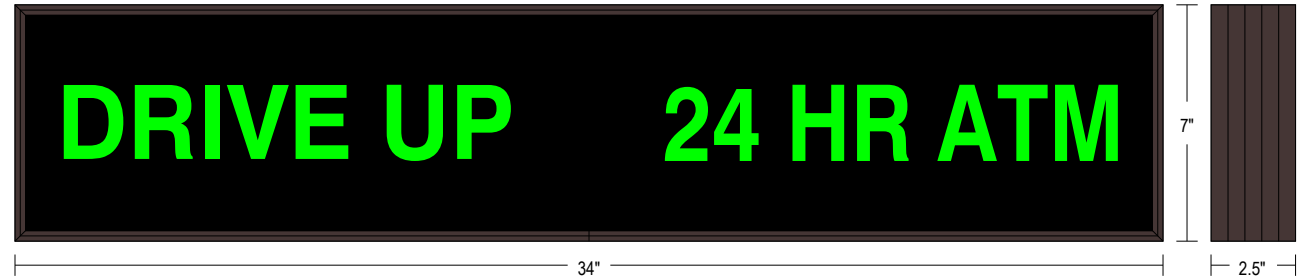

MESSAGE

Color: Black opaque

Font: Swiss 721 Bold BT

Illumination: Backlit with high intensity LEDs. Message blanks out when off

Sign Messages: See message table below

MESSAGE	LED/COLOR	HEIGHT	AMPS
DRIVE UP	Green Wide Angle LED	2.25"	0.173-0.075
24 HR ATM	Green Wide Angle LED	2.25"	0.173-0.075

NOTE: Above messages are independently controlled.

Product View

NOTE: Sign image may not exactly represent the finished product. For illustration purposes only.

Sample Display Options

Frame Detail