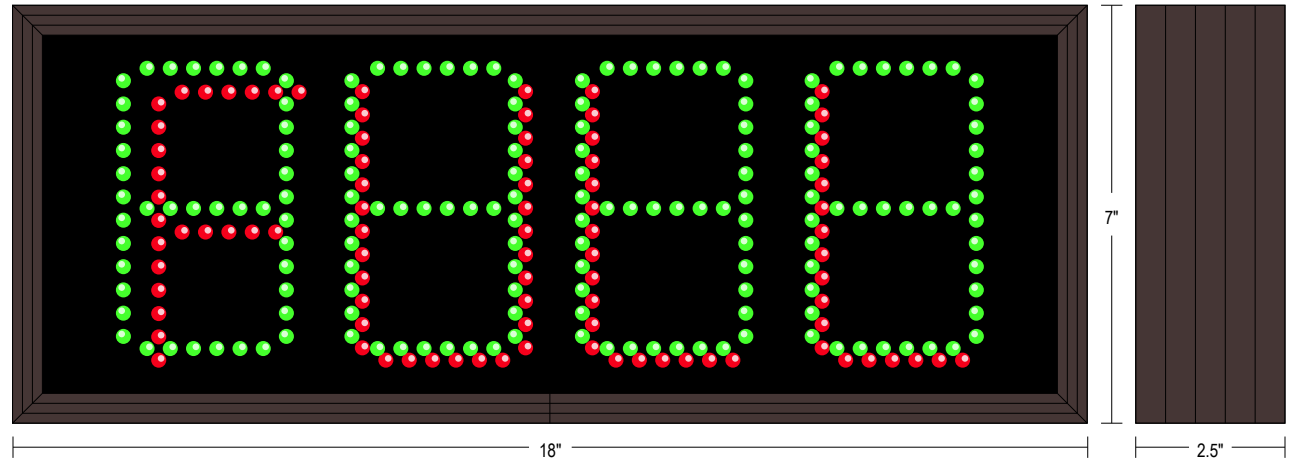

PRODUCT ID: 30140

Space Available Sign

MODEL

SA718GR-01/12-24VDC

DIMENSIONS

7" H x 18" W x 2.5" D (est. 6.153 lbs)

CLASS

Class: SA Series

Face Material: Other (Matte 1/8" smoke polycarbonate (5109))

Faces: Single Faced Sign

Finish: Duranodic Bronze

Graphic: None

Number of Displays: (1)

ELECTRICAL

Input Voltage: 12-24 VDC

UL/cUL Listed: Listed for wet locations

MESSAGE

Color:

Display Type: 718 Green 7-Seg | Red FULL Display

Font: Swiss 721 Bold BT

Sign Messages: See message table below

Product View

NOTE: Sign image may not exactly represent the finished product. For illustration purposes only.

MESSAGE	LED/COLOR	HEIGHT	AMPS
4-Digit Seven Segment Display w/ FULL	Green, Red Wide Angle LED	4.5"	1.773-0.887

NOTE: Above messages are independently controlled.

Seven Segment Display Functions

FULL

Frame Detail