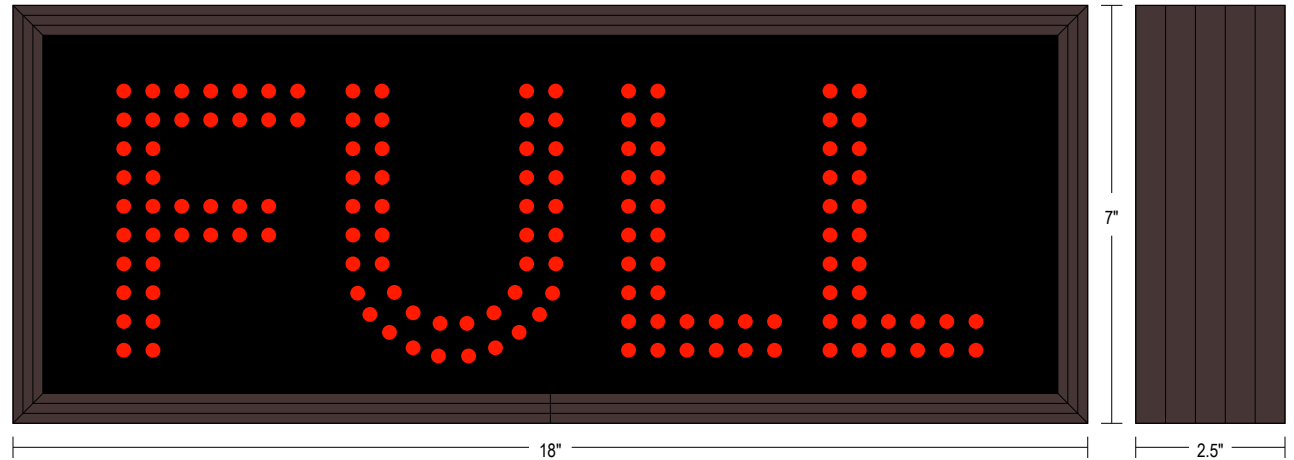

PRODUCT ID: 30139

Outdoor Blank-out LED Direct-view Sign

MODEL

TCL718R-135DS/12-24VDC

DIMENSIONS

7" H x 18" W x 2.5" D (est. 4.394 lbs)

CLASS

CLASS: TCL Series

Faces: Single Faced Sign

Finish: Duranodic Bronze

Mounting Channel: None

ELECTRICAL

Flashing: Not Included

Input Voltage: 12-24 VDC

Photodimming: None

UL/cUL Listed: Listed for wet locations

MESSAGE

Illumination: Super bright direct view LEDs. Message blanks out when off.

Sign Messages: See message table below

Product View

NOTE: Sign image may not exactly represent the finished product. For illustration purposes only.

MESSAGE	LED/COLOR	HEIGHT	AMPS
FULL	Red Wide Angle LED	4.375"	0.667-0.333

NOTE: Above messages are independently controlled.

Frame Detail