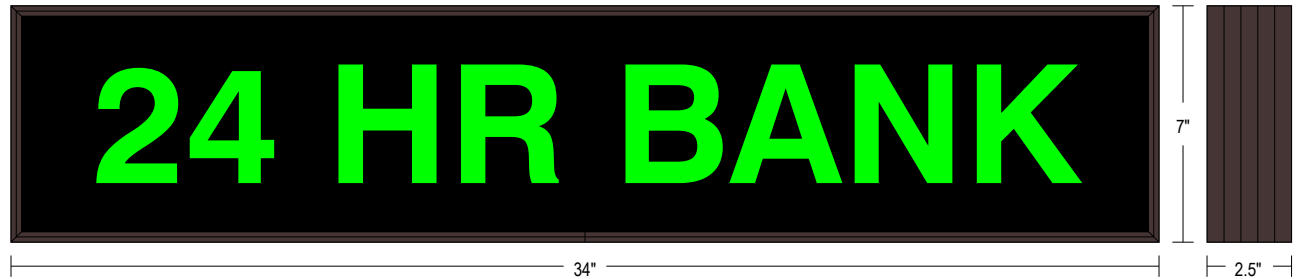

PRODUCT ID: 29983

Outdoor Blank-out LED Backlit Sign

MODEL

PHX734G-A727/120-277VAC

DIMENSIONS

7" H x 34" W x 2.5" D (est. 6.498 lbs)

CLASS

Class: PHX Series

MESSAGE

Color: Black opaque

Font: Swiss 721 Bold BT

Illumination: Backlit with high intensity LEDs. Message blanks out when off

Sign Messages: See message table below

MESSAGE	LED/COLOR	HEIGHT	AMPS
---------	-----------	--------	------

24 HR BANK	Green Wide Angle LED	3.5"	0.347-0.150
------------	----------------------	------	-------------

NOTE: Above messages are independently controlled.

Product View

NOTE: Sign image may not exactly represent the finished product. For illustration purposes only.