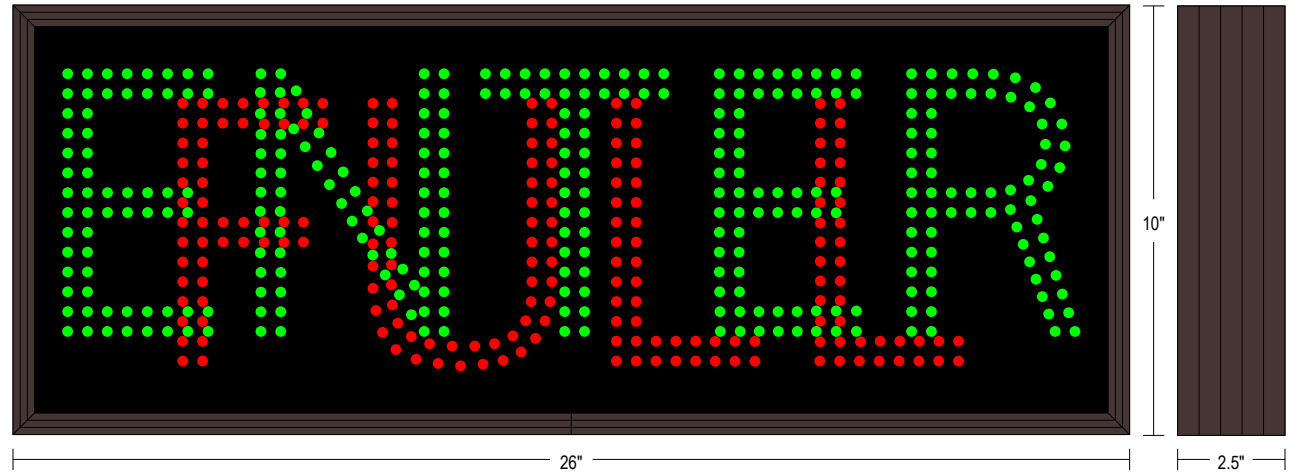

PRODUCT ID: 29943

Outdoor Blank-out LED Direct-view Sign

MODEL

TCL1026RG-B037/120-277VAC

DIMENSIONS

10" H x 26" W x 2.5" D (est. 8.901 lbs)

CLASS

CLASS: TCL Series

Faces: Single Faced Sign

Finish: Duranodic Bronze

Mounting Channel: None

ELECTRICAL

Flashing: Not Included

Input Voltage: 120-277 VAC

Photodimming: None

UL/cUL Listed: Listed for wet locations

MESSAGE

Illumination: Super bright direct view LEDs. Message blanks out when off.

Sign Messages: See message table below

Product View

NOTE: Sign image may not exactly represent the finished product. For illustration purposes only.

Sample Display Options

Frame Detail

MESSAGE	LED/COLOR	HEIGHT	AMPS
FULL	Red Wide Angle LED	6.0"	0.093-0.040
ENTER	Green Wide Angle LED	6.0"	0.255-0.110

NOTE: Above messages are independently controlled.