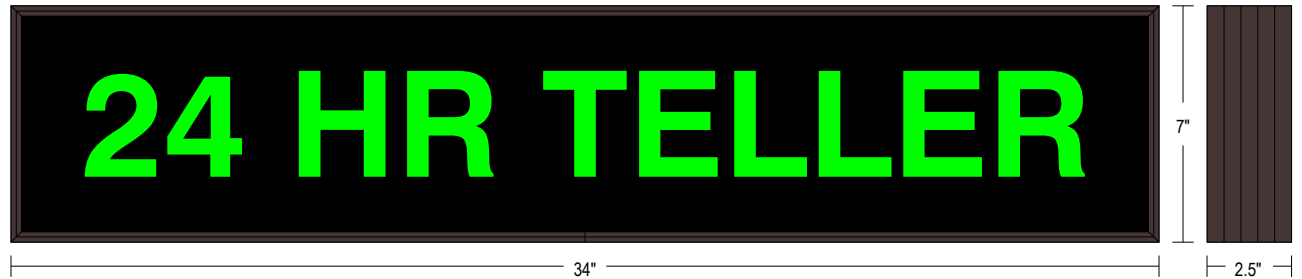

PRODUCT ID: 29855

Outdoor Blank-out LED Backlit Sign

MODEL

PHX734G-210/120-277VAC

DIMENSIONS

7" H x 34" W x 2.5" D (est. 6.498 lbs)

CLASS

Class: PHX Series

MESSAGE

Color: Black opaque

Font: Swiss 721 Bold BT

Illumination: Backlit with high intensity LEDs. Message blanks out when off

Sign Messages: See message table below

Product View

NOTE: Sign image may not exactly represent the finished product. For illustration purposes only.

MESSAGE	LED/COLOR	HEIGHT	AMPS
24 HR TELLER	Green Wide Angle LED	3.125"	0.347-0.150

NOTE: Above messages are independently controlled.

Frame Detail