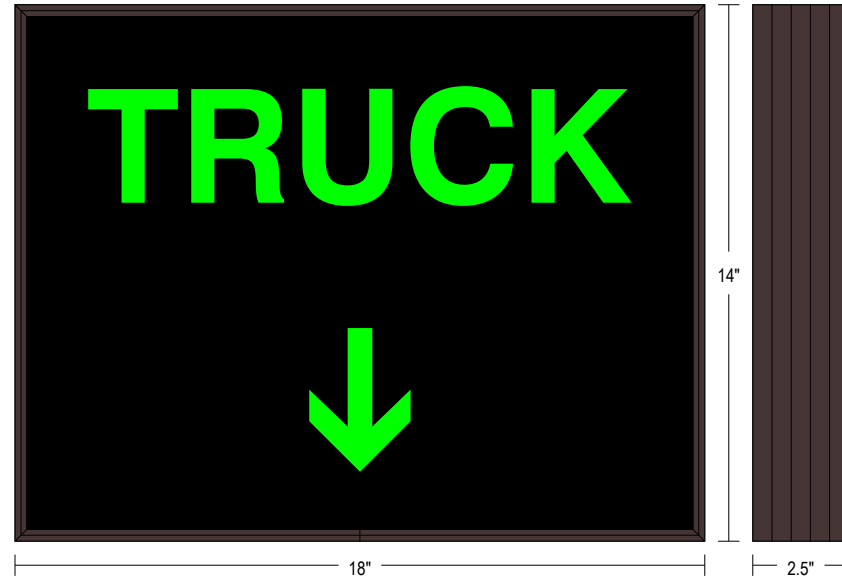

#### MESSAGE

Color: Black opaque

Font: Swiss 721 Bold BT

Illumination: Backlit with high intensity LEDs. Message blanks out when off

Sign Messages: See message table below

## Product View

NOTE: Sign image may not exactly represent the finished product. For illustration purposes only.

MESSAGE	LED/COLOR	HEIGHT	AMPS
---------	-----------	--------	------

TRUCK	Green Wide Angle LED	3.125"	0.195-0.084
Down Arrow	Green Wide Angle LED	3.5"	0.195-0.084