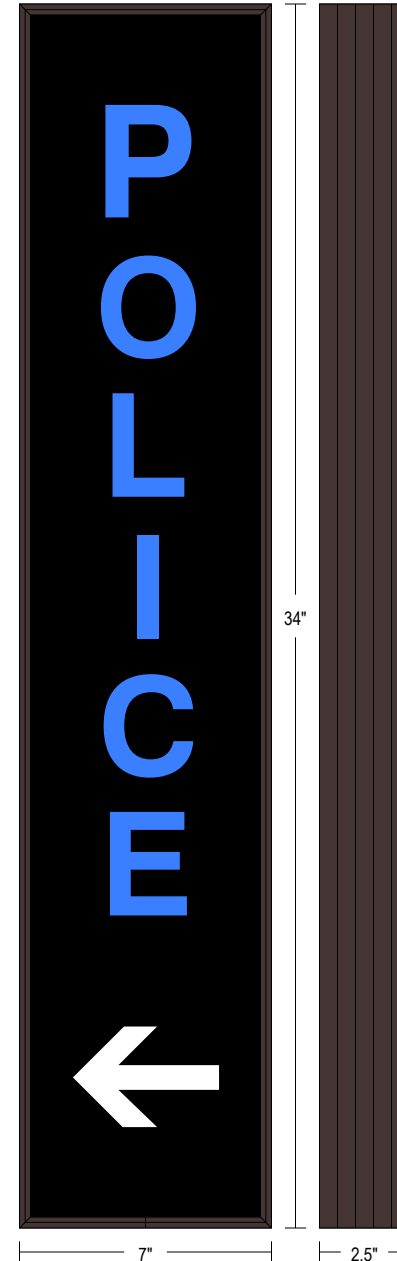

PRODUCT ID: 29628

Outdoor Blank-out LED Backlit Sign

MODEL

PHX347W-B253BW/120-277VAC

DIMENSIONS

34" H x 7" W x 2.5" D (est. 6.064 lbs)

CLASS

Class: PHX Series

Faces: Single Faced Sign

Finish: Duranodic Bronze

Graphic: Printed graphic applied to surface

Mounting Channel: None

ELECTRICAL

Flashing: Not Included

Input Voltage: 120-277 VAC

UL/cUL Listed: Listed for wet locations

MESSAGE

Color: Black opaque

Font: Swiss 721 Bold BT

Illumination: Backlit with high intensity LEDs. Message blanks out when off

Sign Messages: See message table below

Product View

NOTE: Sign image may not exactly represent the finished product. For illustration purposes only.

Frame Detail

MESSAGE	LED/COLOR	HEIGHT	AMPS
POLICE	Blue Wide Angle LED	3.0"	0.281-0.122
Left Arrow	White Wide Angle LED	3.0"	0.087-0.038

NOTE: Above messages are independently controlled.