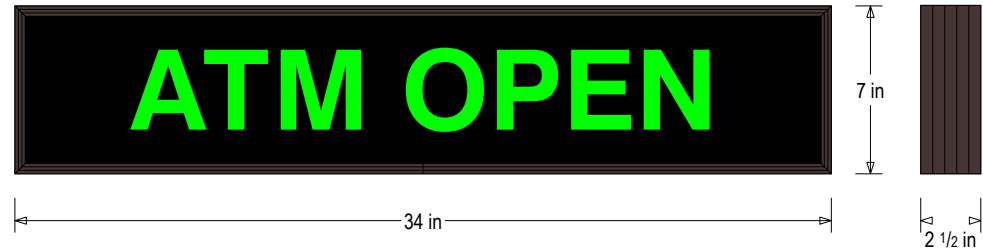

PRODUCT ID: 29572

Outdoor Blank-out LED Backlit Sign

MODEL

PHX734G-115/120-277VAC

DIMENSIONS

7" H x 34" W x 2.5" D (est. 6.242 lbs)

CLASS

Class: PHX Series

Control Method: Switch (not included) or external relay.

CONSTRUCTION

Back Construction: 0.050" Lift-n-Shift Back

Cabinet: 1-piece, corrosion resistant, extruded aluminum frame, 2.5" deep.

Face Material: 1/8" thick, dark grey diffused acrylic

Faces: Single Faced Sign

Finish: Duranodic Bronze

Graphic: Printed graphic applied to surface

Mounting Channel: None

ELECTRICAL

Flashing: Not Included

Input Voltage: 120-277 VAC

UL/cUL Listed: Listed for wet locations

MESSAGE

Color: Black opaque

Font: Swiss 721 Bold BT

Illumination: Backlit with high intensity LEDs. Message blanks out when off

Sign Messages: See message table below

Product View

NOTE: Sign image may not exactly represent the finished product. For illustration purposes only.