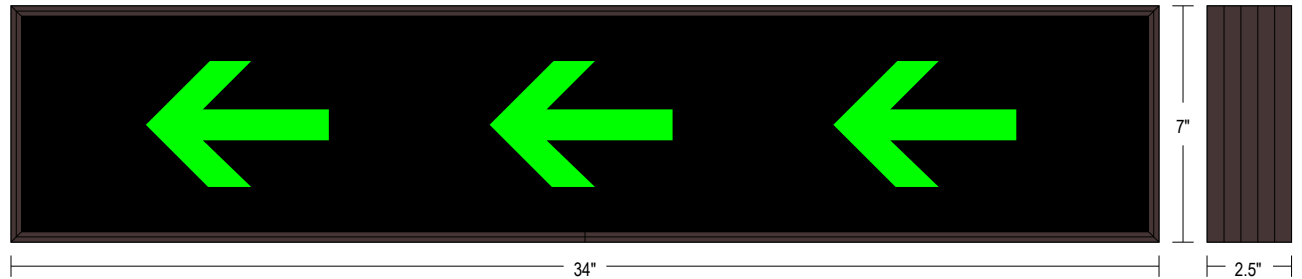

PRODUCT ID: 29507

Outdoor Blank-out LED Backlit Sign

MODEL

PHX734G-H467/120-277VAC

DIMENSIONS

7" H x 34" W x 2.5" D (est. 6.498 lbs)

CLASS

Class: PHX Series

Control Method: Switch (not included) or external relay.

CONSTRUCTION

Back Construction: 0.050" Lift-n-Shift Back

Cabinet: 1-piece, corrosion resistant, extruded aluminum frame, 2.5" deep.

Face Material: 1/8" thick, dark grey diffused acrylic

Faces: Single Faced Sign

Finish: Duranodic Bronze

Graphic: Printed graphic applied to surface

Mounting Channel: None

ELECTRICAL

Flashing: Not Included

Input Voltage: 120-277 VAC

UL/cUL Listed: Listed for wet locations

MESSAGE

Color: Black opaque

Font: Swiss 721 Bold BT

Illumination: Backlit with high intensity LEDs. Message blanks out when off

Sign Messages: See message table below

MESSAGE	LED/COLOR	HEIGHT	AMPS

Left Arrows	Green Wide Angle LED	3.5"	0.347-0.150

NOTE: Above messages are independently controlled.

Product View

NOTE: Sign image may not exactly represent the finished product. For illustration purposes only.